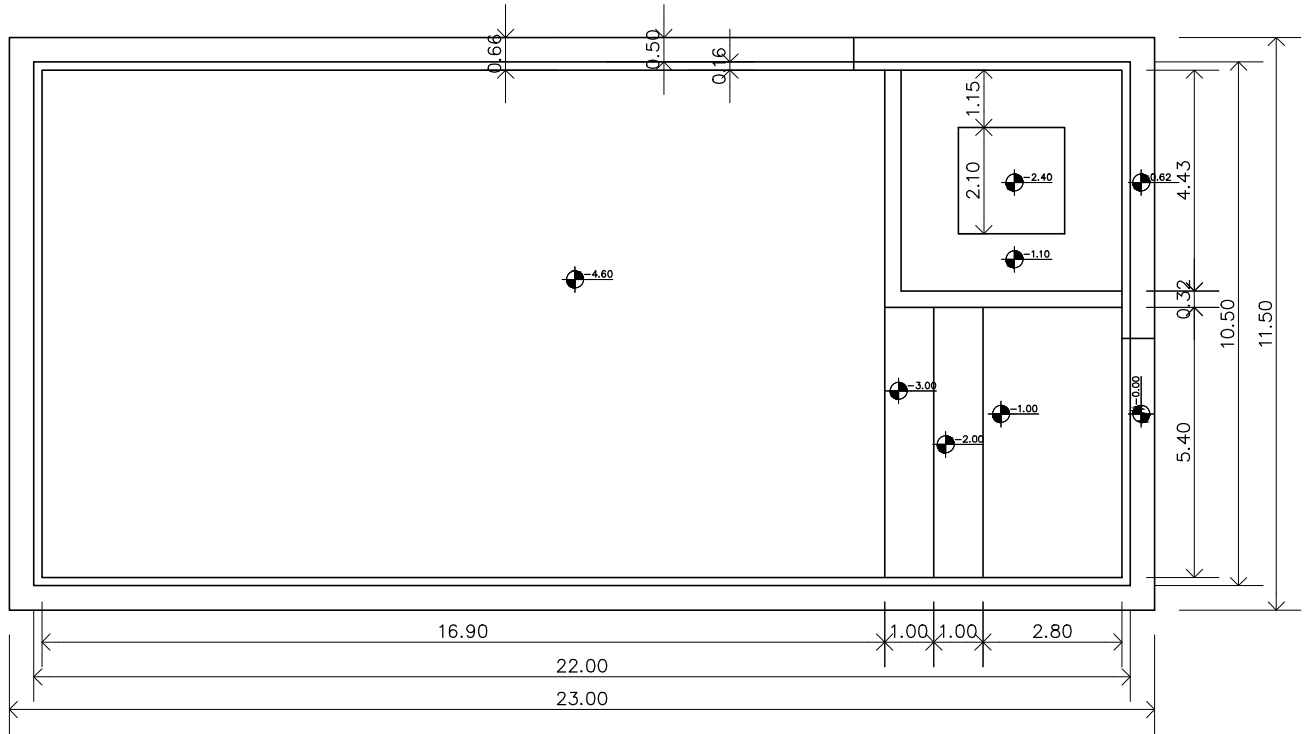

Piazza SPA 700

Gallon (rough measurements):

000000 gal

Weight:

000 lb