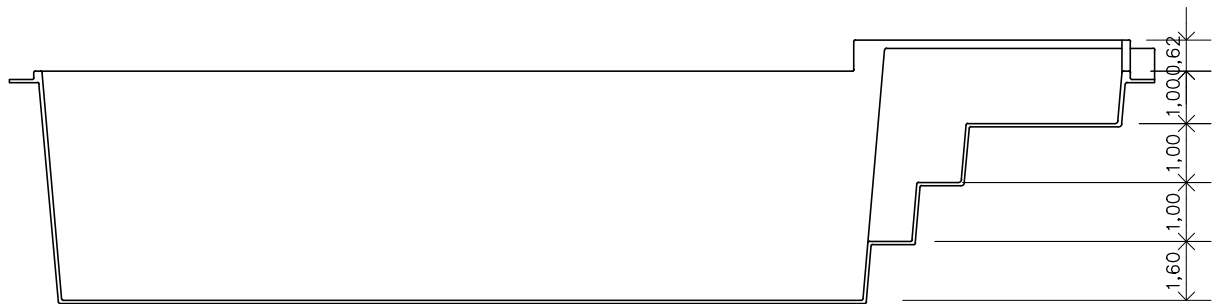

Piazza SPA 700

Gallon (rough measurements):

000000 gal

Weight:

000 lb