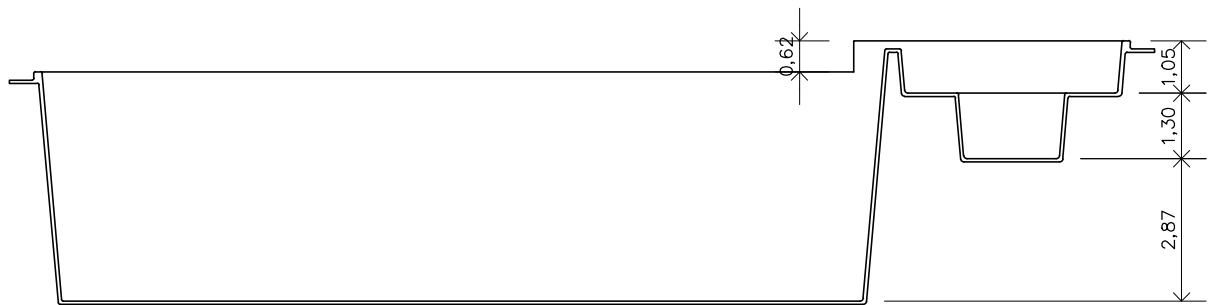

Piazza SPA 700

Gallon (rough measurements):

000000 gal

Weight:

000 lb