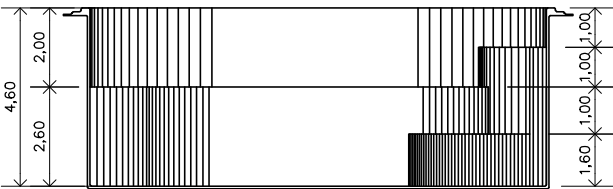

Veneza sem SPA

Gallon (rough measurements):

8627,85 gal

Weight:

934 lb