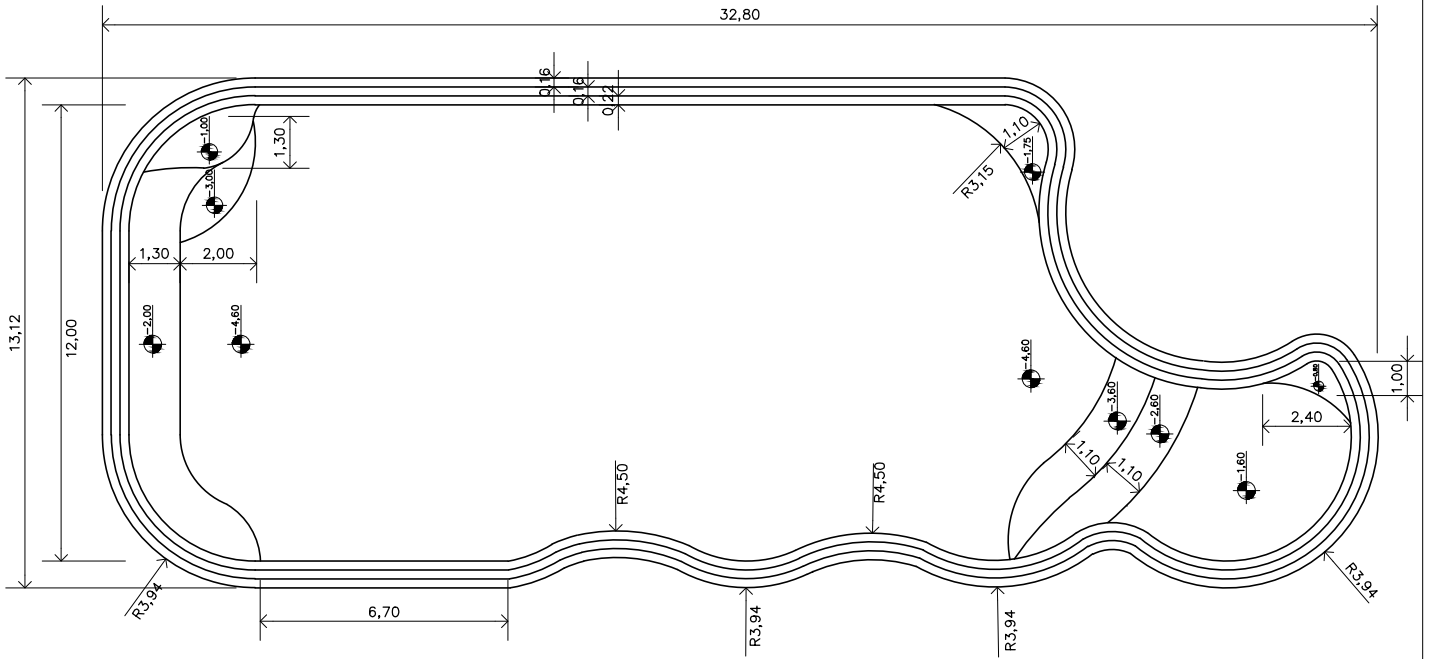

Veneza sem SPA

Gallon (rough measurements):

8627,85 gal

Weight:

934 lb