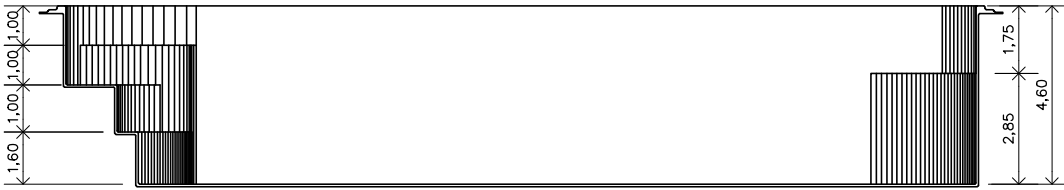

Veneza sem SPA

Gallon (rough measurements):

8627,85 gal

Weight:

934 lb