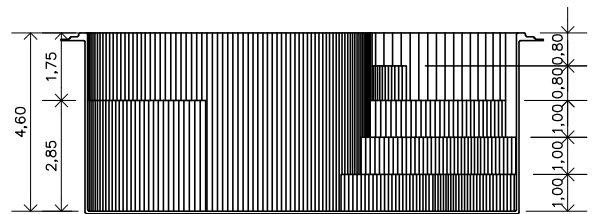

Veneza sem SPA

Gallon (rough measurements):

8627,85 gal

Weight:

934 lb