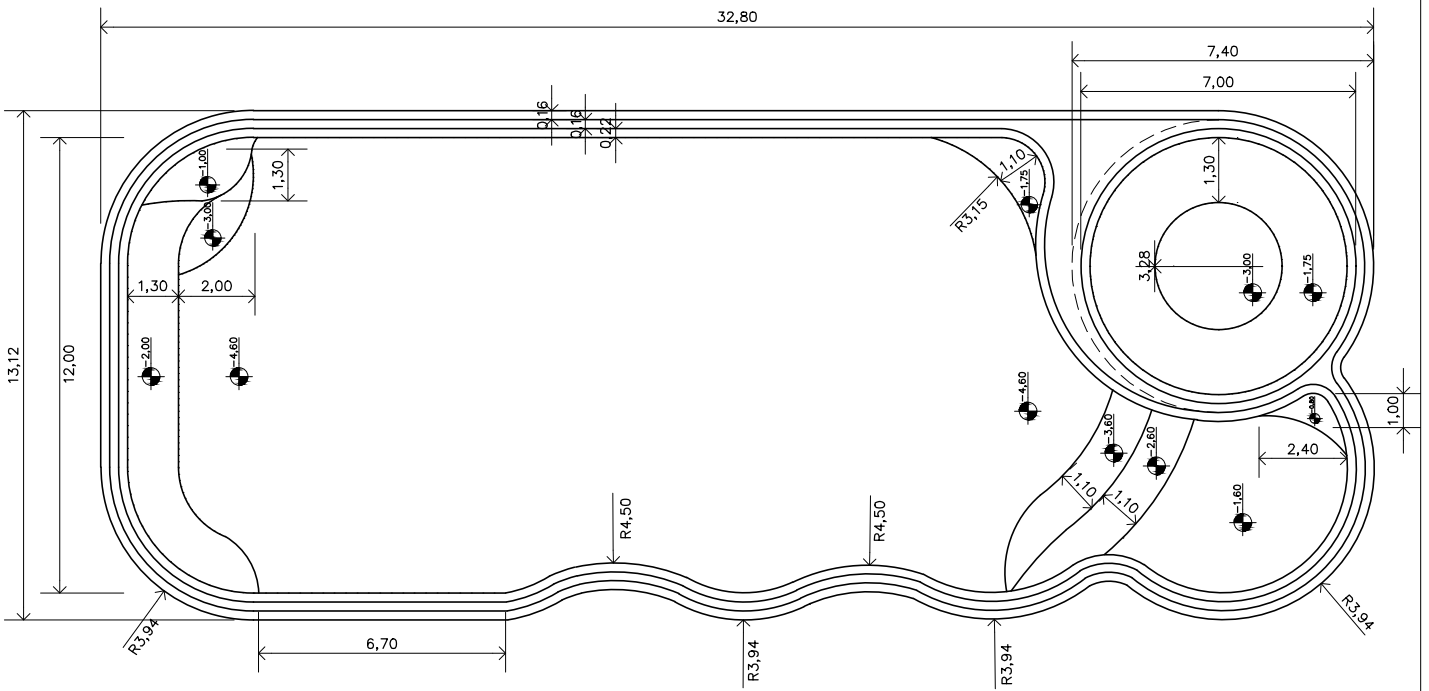

Veneza SPA

Gallon (rough measurements):

9074,31 gal

Weight:

1067 lb