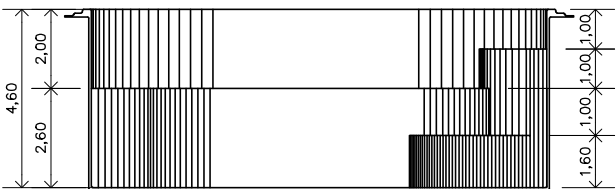

Veneza SPA

Gallon (rough measurements):

9074,31 gal

Weight:

1067 lb