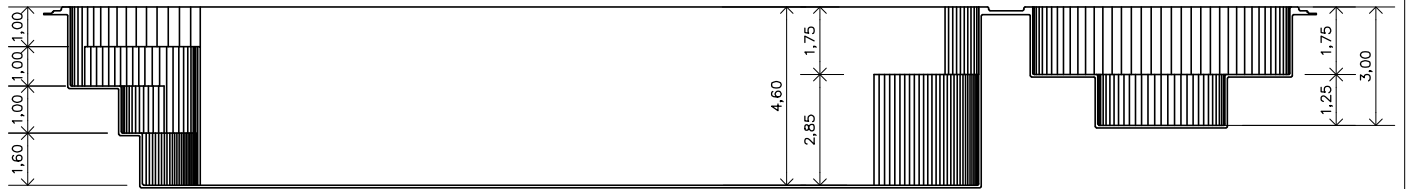

Veneza SPA

Gallon (rough measurements):

9074,31 gal

Weight:

1067 lb