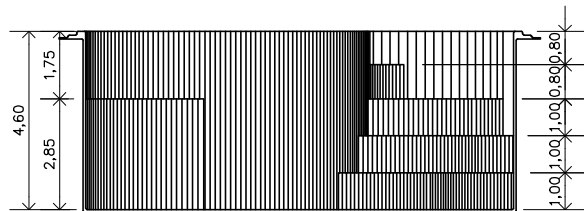

Veneza SPA

Gallon (rough measurements):

9074,31 gal

Weight:

1067 lb