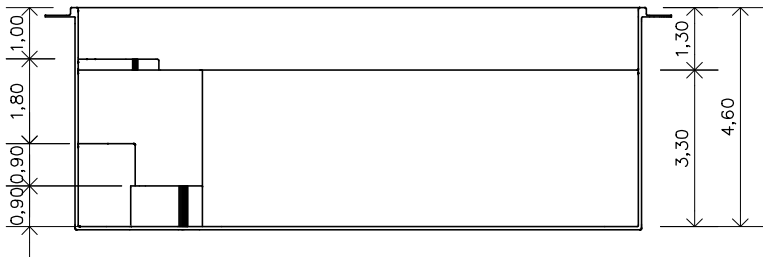

# Spiaggia 800

Gallon (rough measurements):

7901,38 gal

Weight:

791 lb