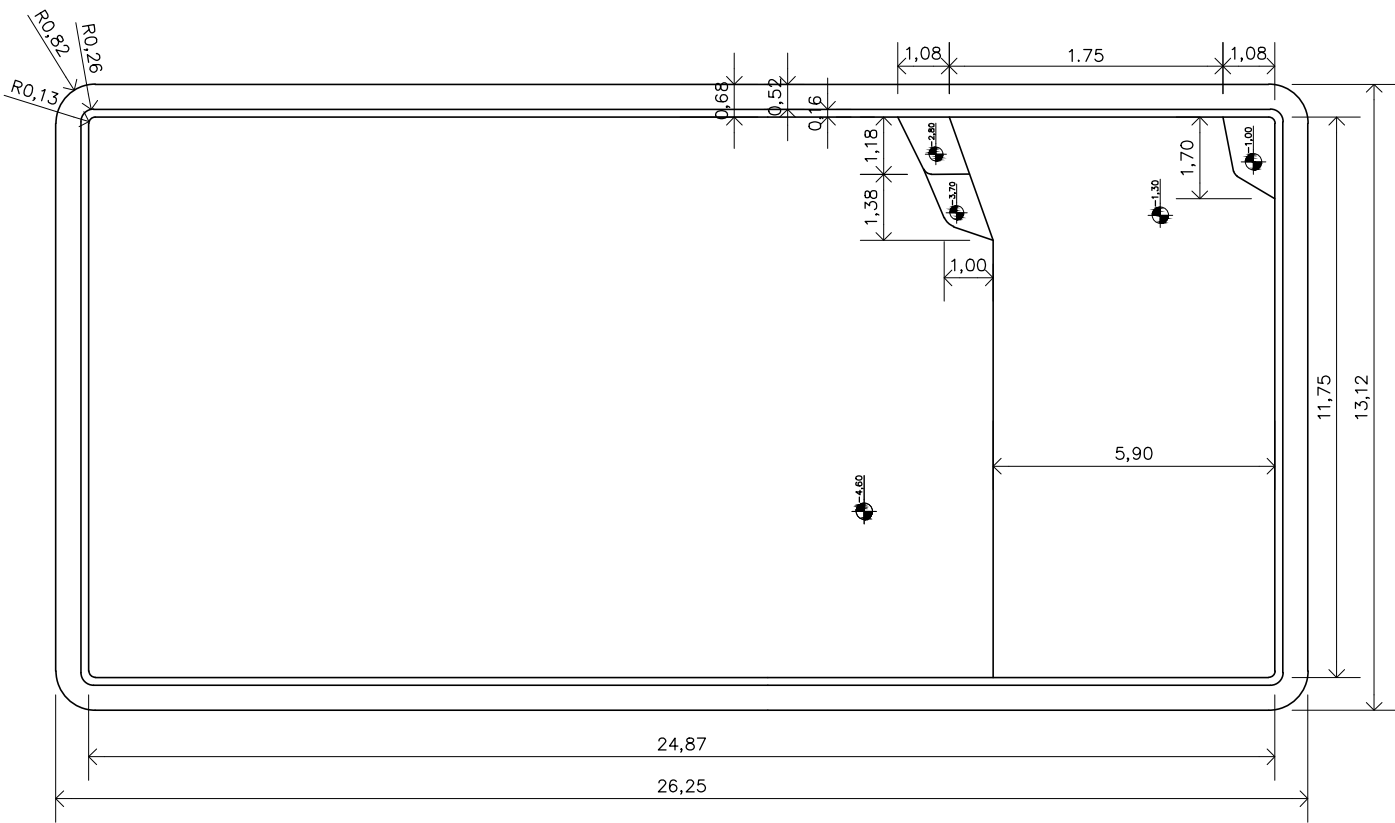

# Spiaggia 800

Gallon (rough measurements):

7901,38 gal

Weight:

791 lb