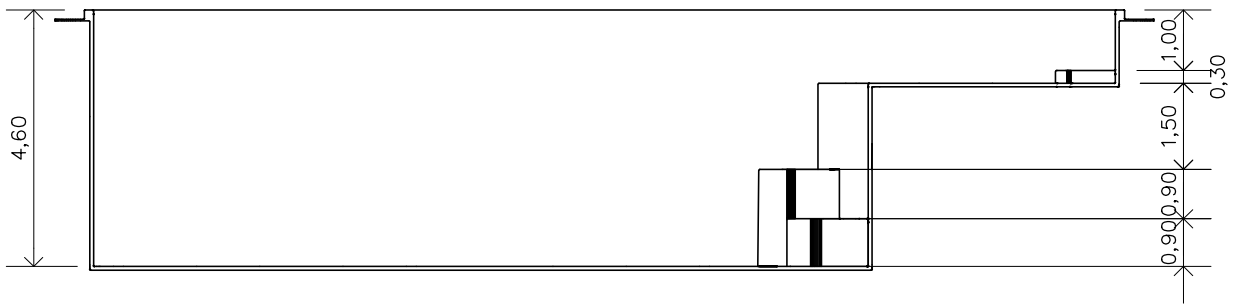

# Spiaggia 600

Gallon (rough measurements):

4152,78 gal

Weight:

478 lb