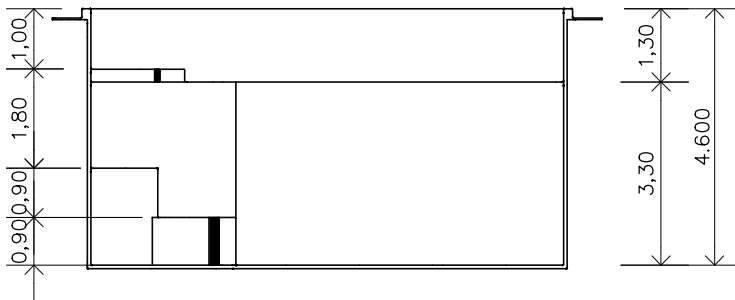

# Spiaggia 600

Gallon (rough measurements):

4152,78 gal

Weight:

478 lb