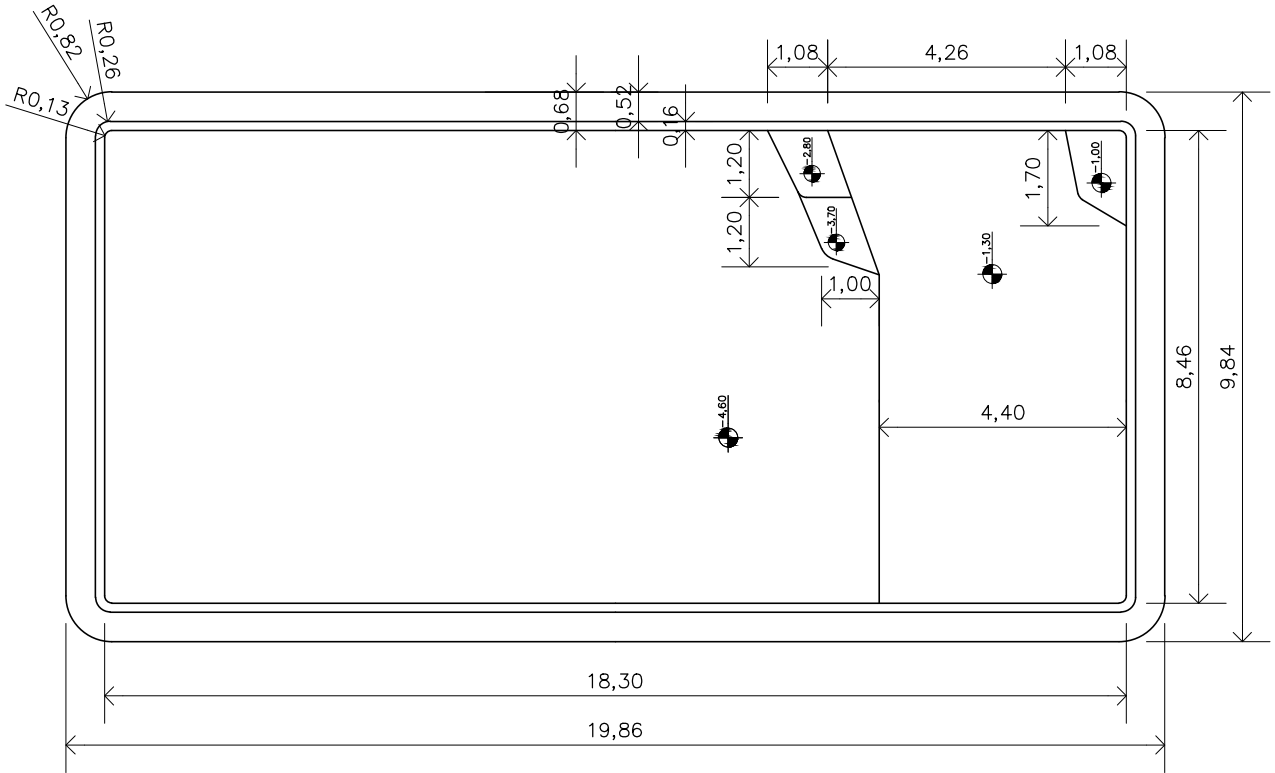

# Spiaggia 600

Gallon (rough measurements):

4152,78 gal

Weight:

478 lb