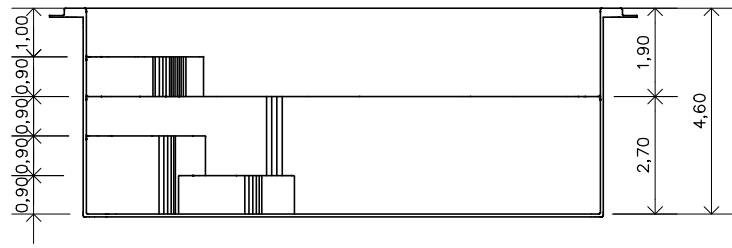

# Spazio 800

Gallon (rough measurements):

8450,86 gal

Weight:

778 lb