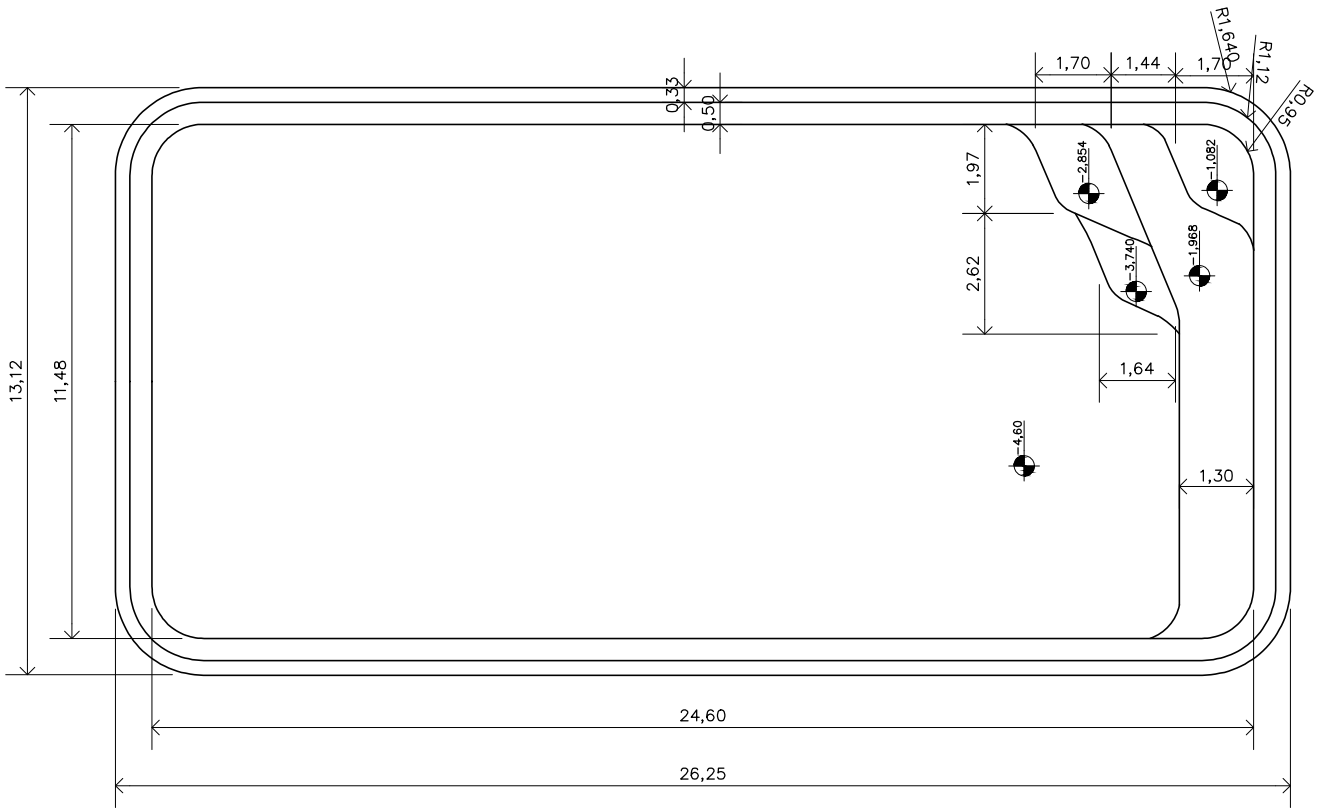

# Spazio 800

Gallon (rough measurements):

8450,86 gal

Weight:

778 lb