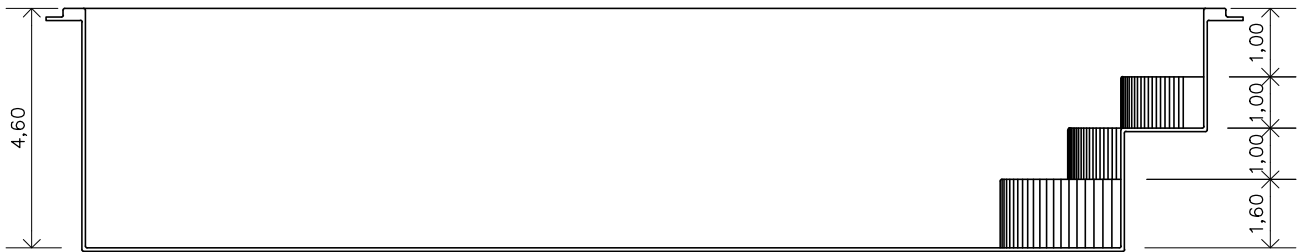

Sole 700

Gallon (rough measurements):

5838,20 gal

Weight:

562 lb