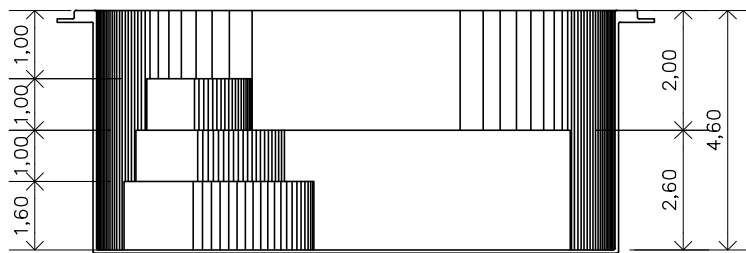

Sole 700

Gallon (rough measurements):

5838,20 gal

Weight:

562 lb