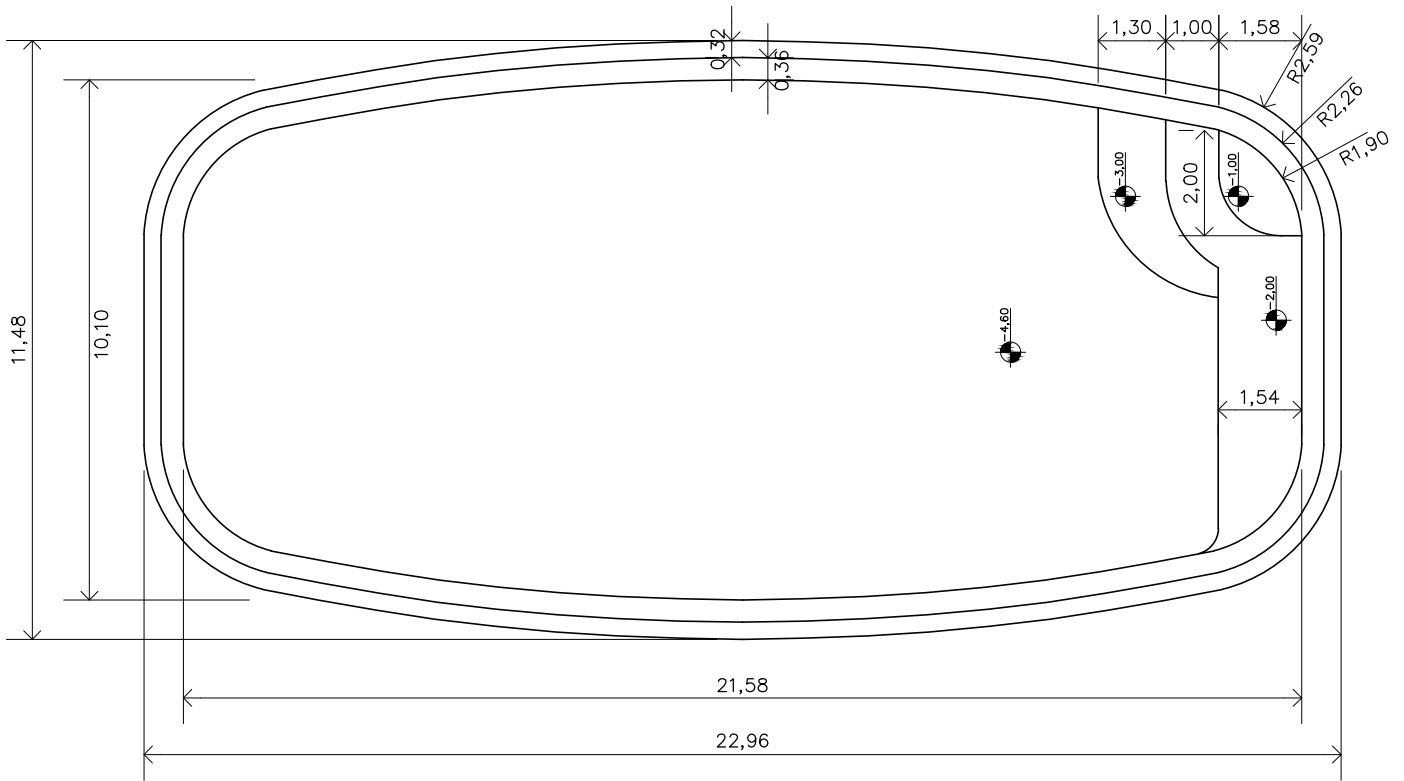

Sole 700

Gallon (rough measurements):

5838,20 gal

Weight:

562 lb