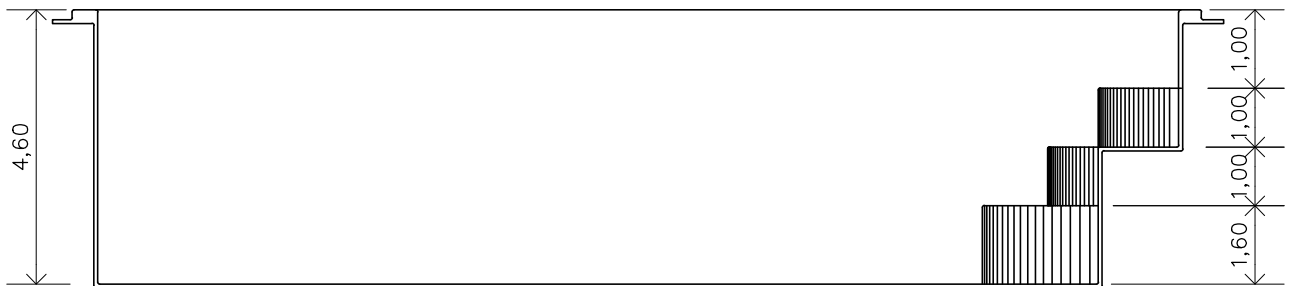

Sole 601

Gallon (rough measurements):

3415,74 gal

Weight:

357 lb