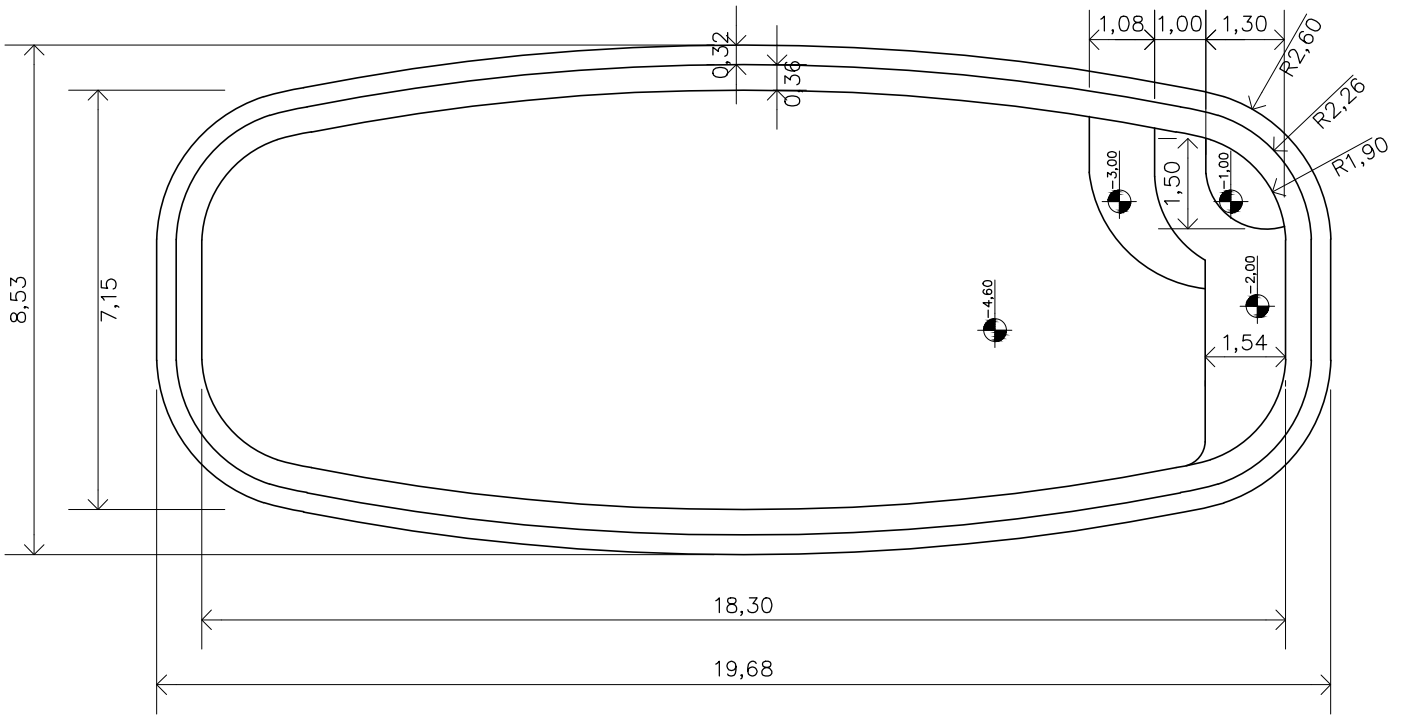

Sole 601

Gallon (rough measurements):

3415,74 gal

Weight:

357 lb