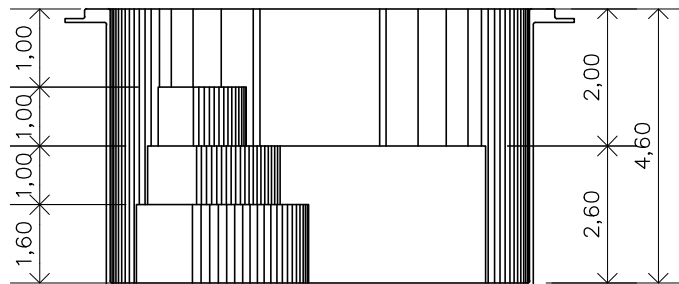

Sole 601

Gallon (rough measurements):

3415,74 gal

Weight:

357 lb