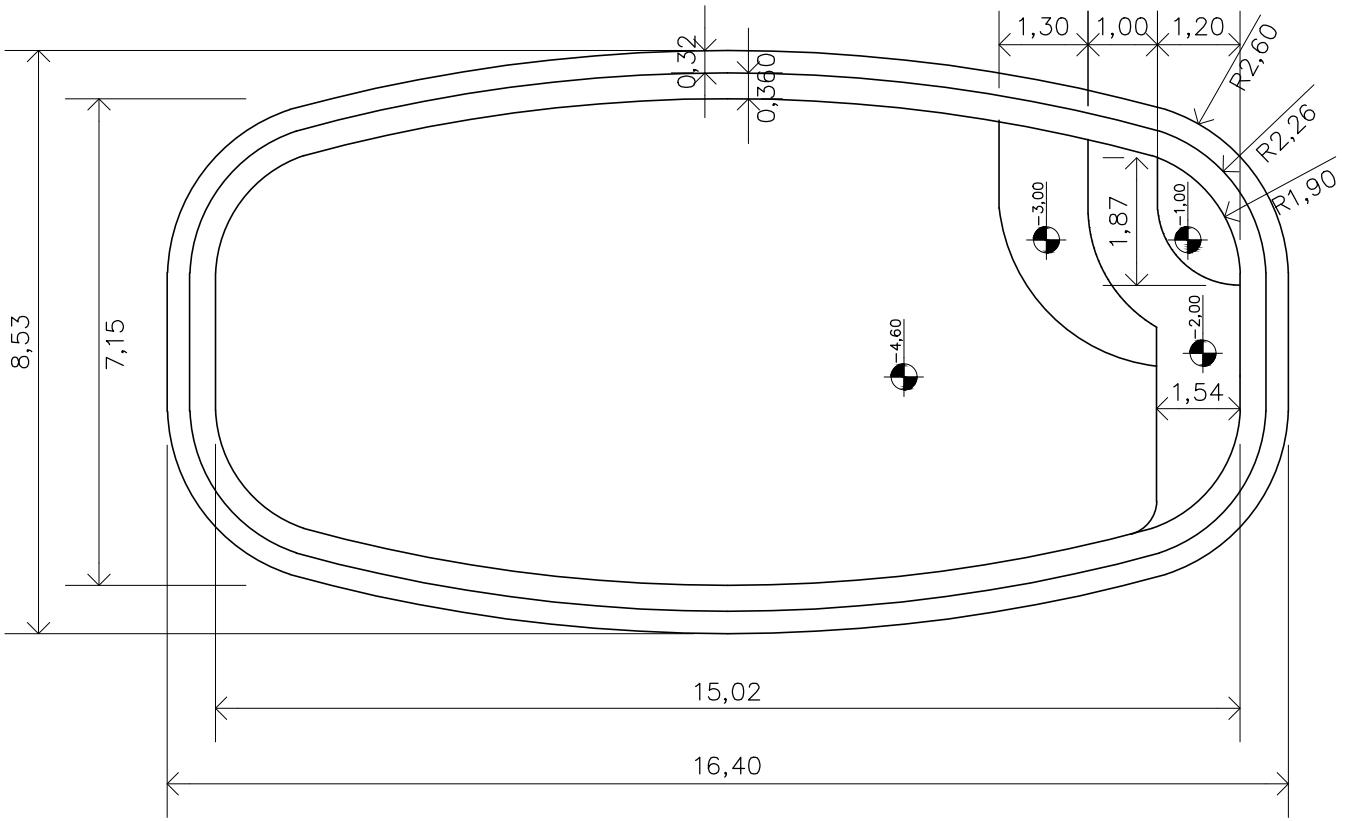

# Sole 500

Gallon (rough measurements):

2787,01 gal

Weight:

310 lb