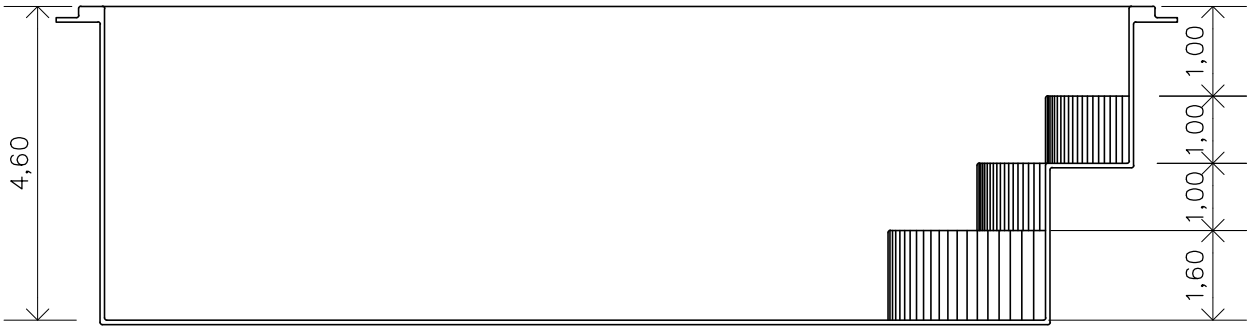

# Sole 500

Gallon (rough measurements):

2787,01 gal

Weight:

310 lb