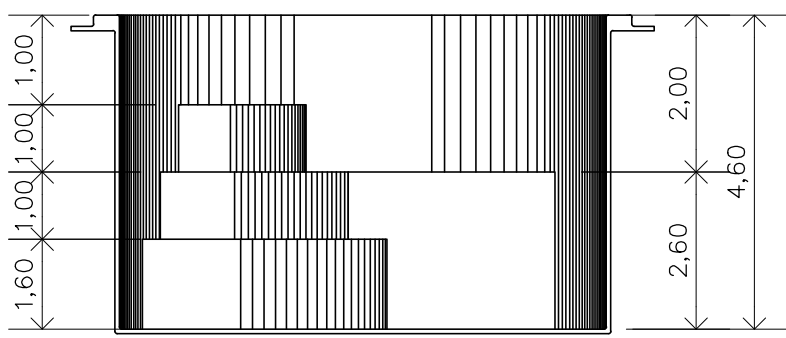

# Sole 500

Gallon (rough measurements):

2787,01 gal

Weight:

310 lb