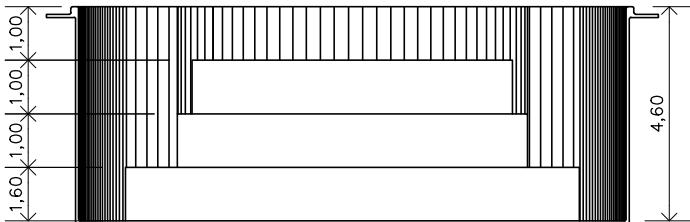

# Siena 800

Gallon (rough measurements):

6691,47 gal

Weight:

676 lb