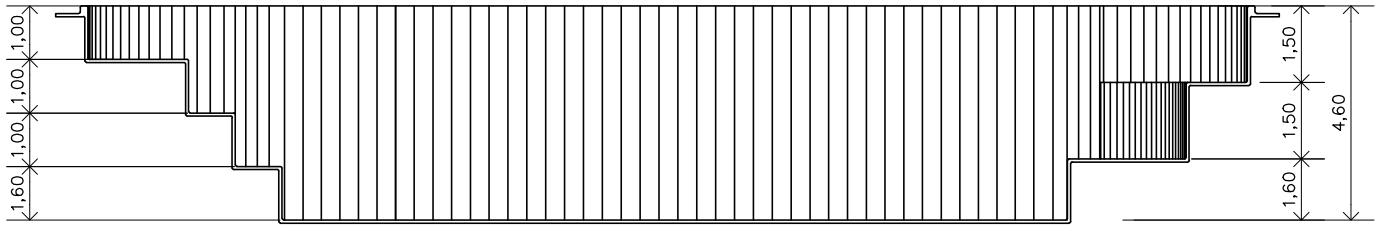

# Siena 800

Gallon (rough measurements):

6691,47 gal

Weight:

676 lb