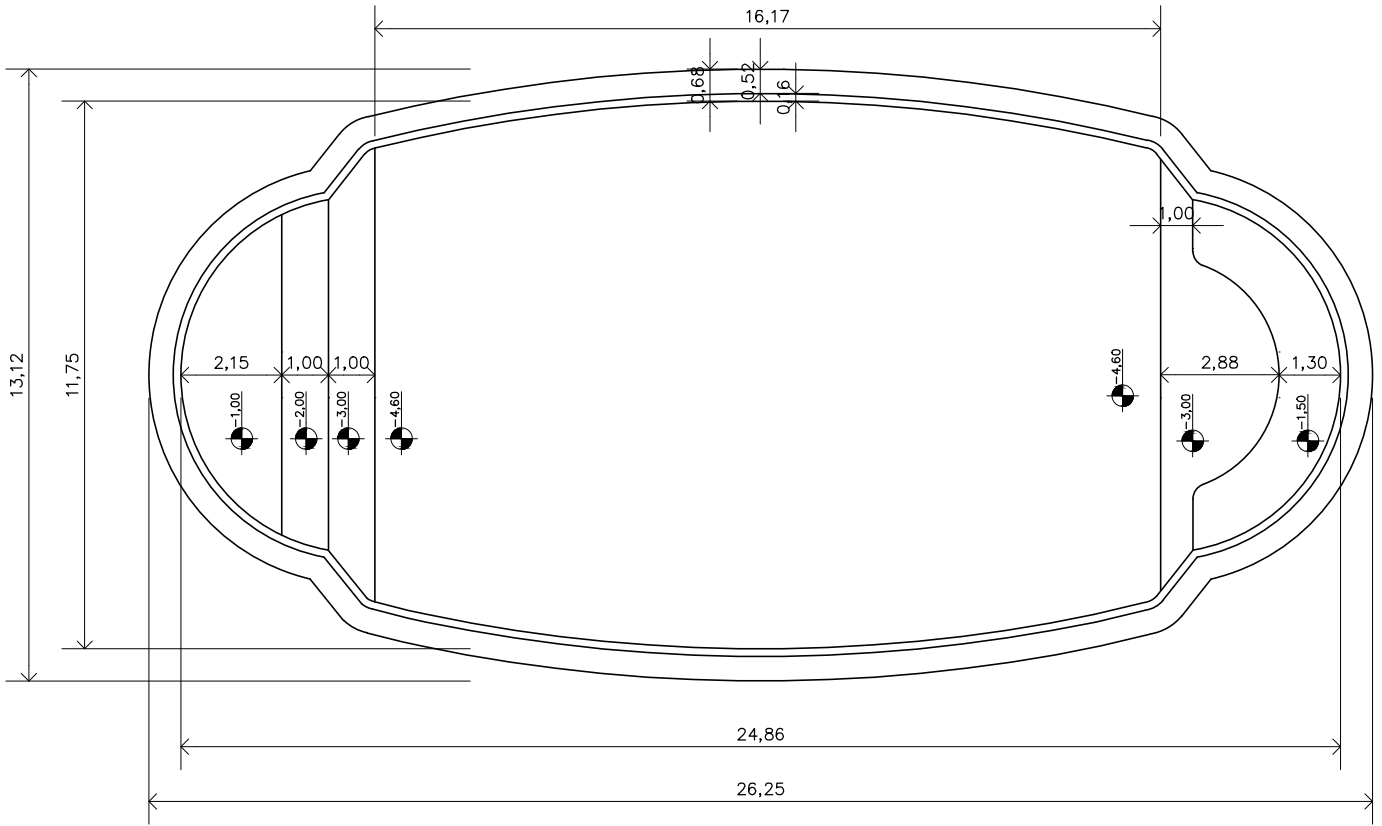

# Siena 800

Gallon (rough measurements):

6691,47 gal

Weight:

676 lb