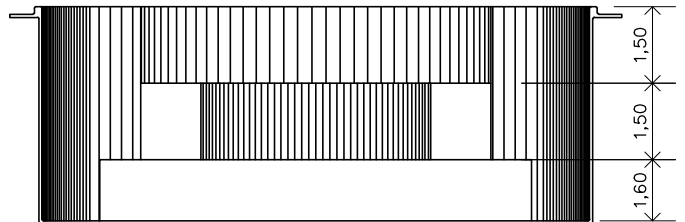

# Siena 800

Gallon (rough measurements):

6691,47 gal

Weight:

676 lb