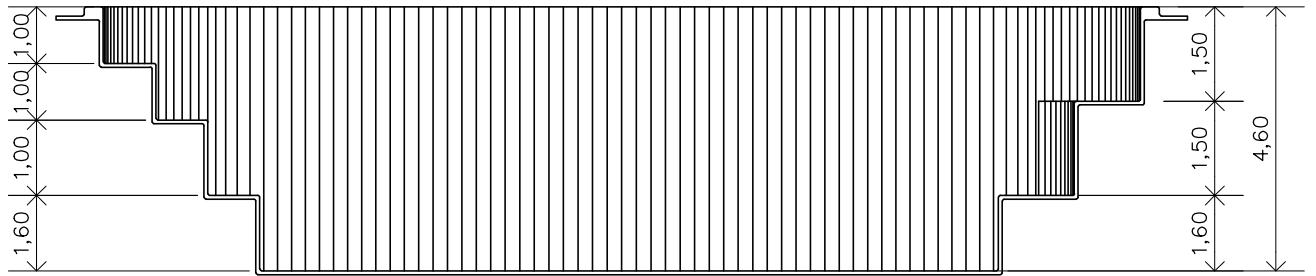

Siena 600

Gallon (rough measurements):

3362,91 gal

Weight:

392 lb