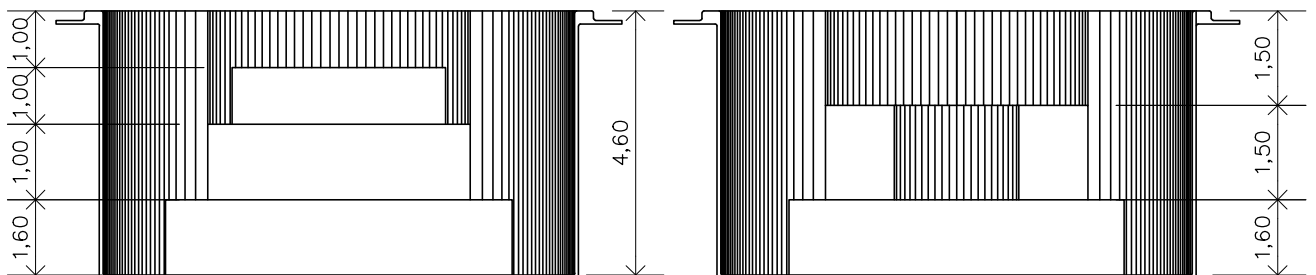

Siena 600

Gallon (rough measurements):

3362,91 gal

Weight:

392 lb