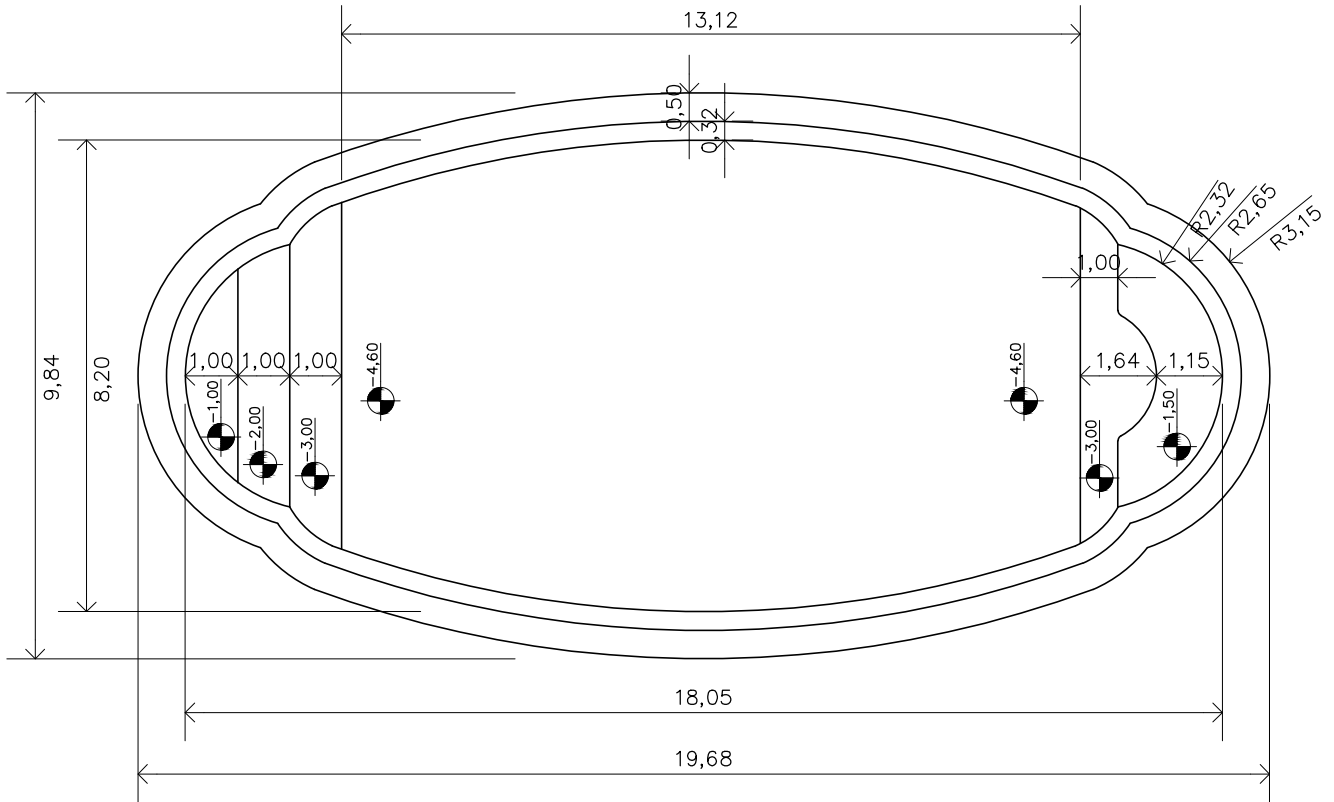

Siena 600

Gallon (rough measurements):

3362,91 gal

Weight:

392 lb