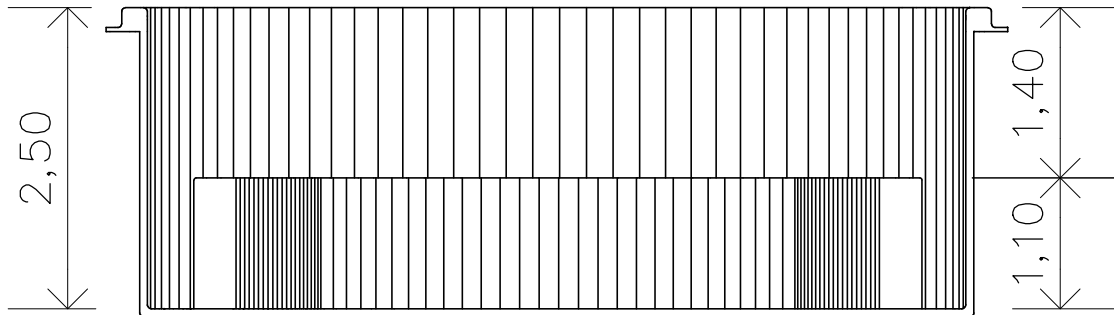

SPA Luna 228

Gallon (rough measurements):

538,91 gal

Weight:

125 lb