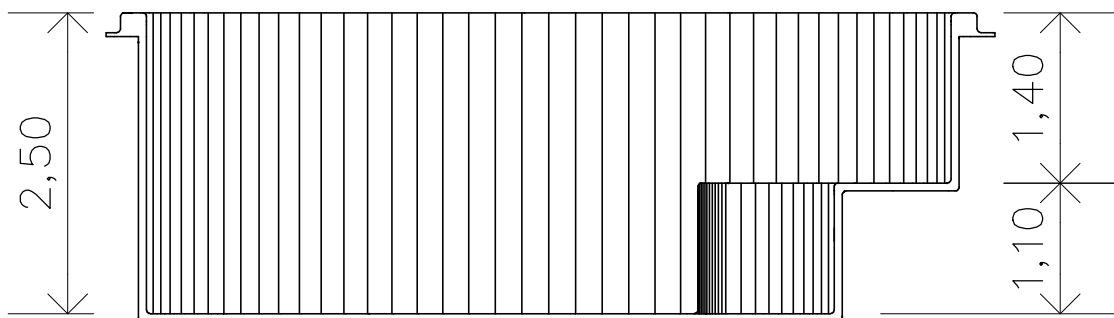

SPA Luna 228

Gallon (rough measurements):

538,91 gal

Weight:

125 lb