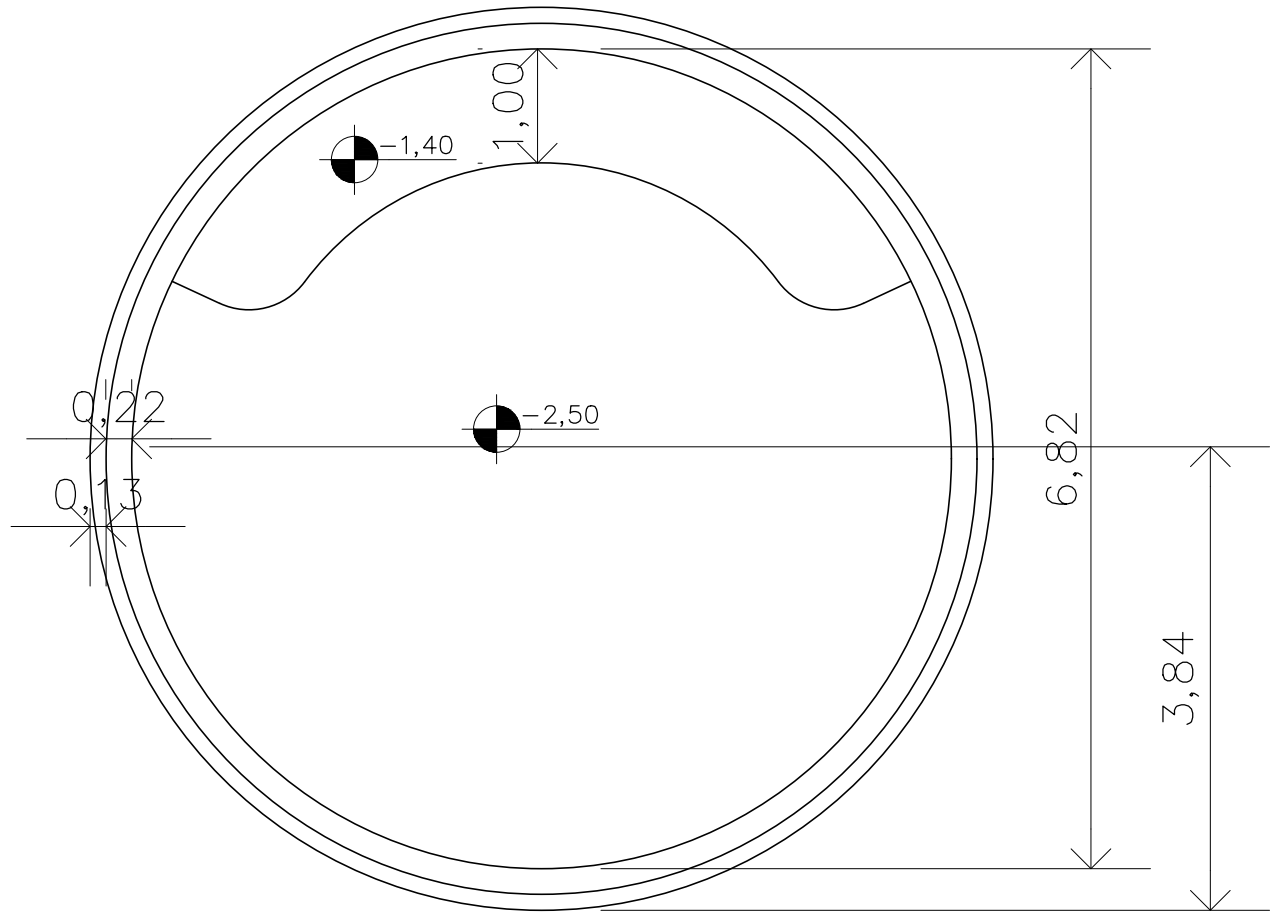

SPA Luna 228

Gallon (rough measurements):

538,91 gal

Weight:

125 lb