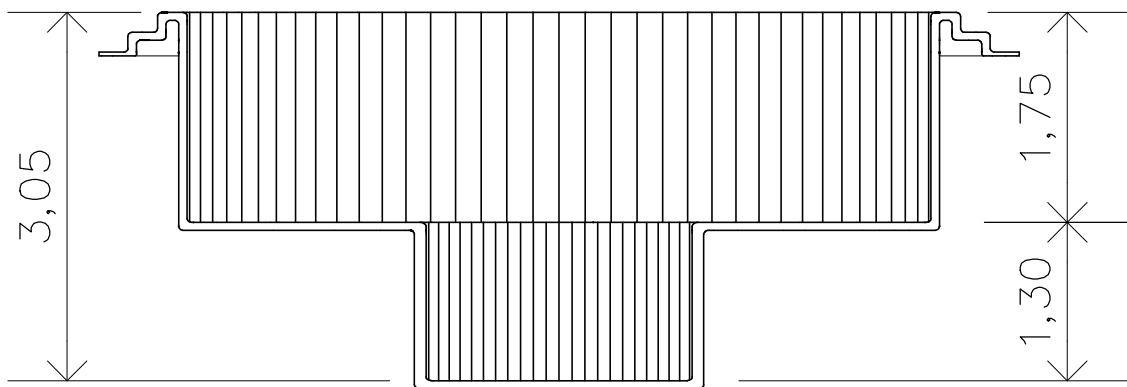

SPA Luna 226

Gallon (rough measurements):

446,45 gal

Weight:

132 lb