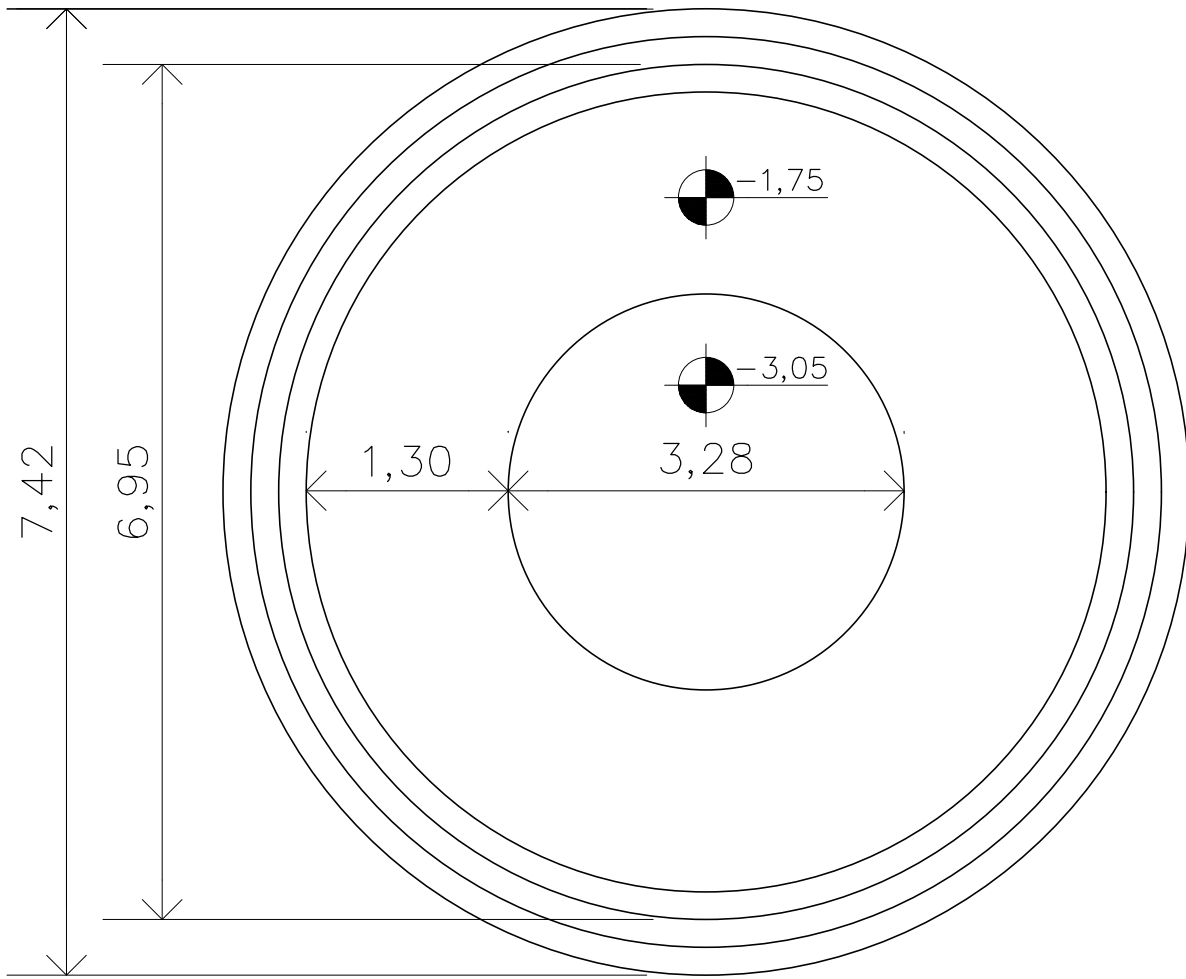

SPA Luna 226

Gallon (rough measurements):

446,45 gal

Weight:

132 lb