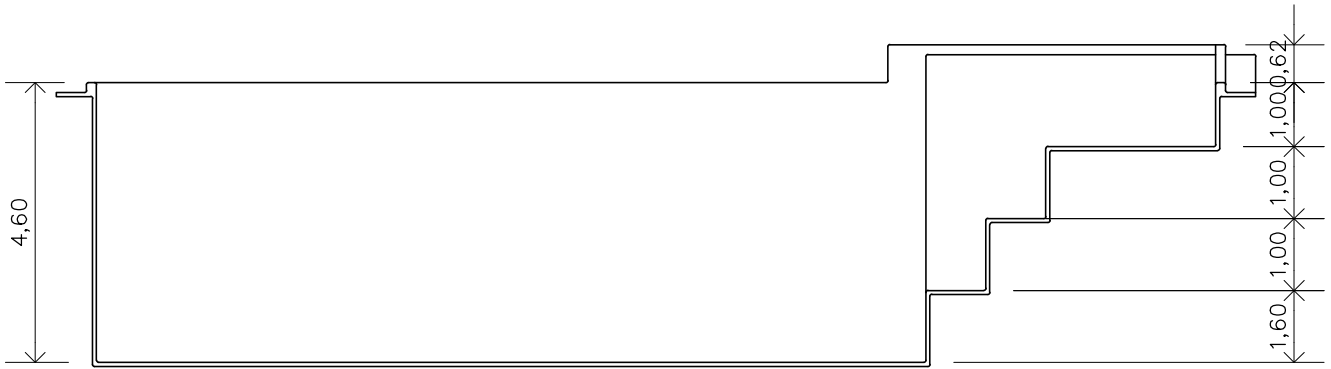

Piazza SPA 600

Gallon (rough measurements):

4065,60 gal

Weight:

315 lb