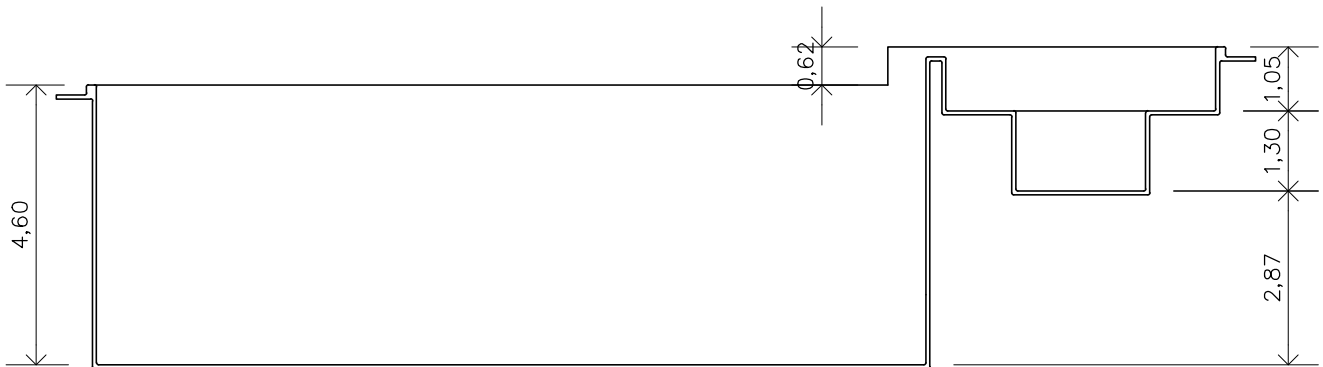

Piazza SPA 600

Gallon (rough measurements):

4065,60 gal

Weight:

315 lb