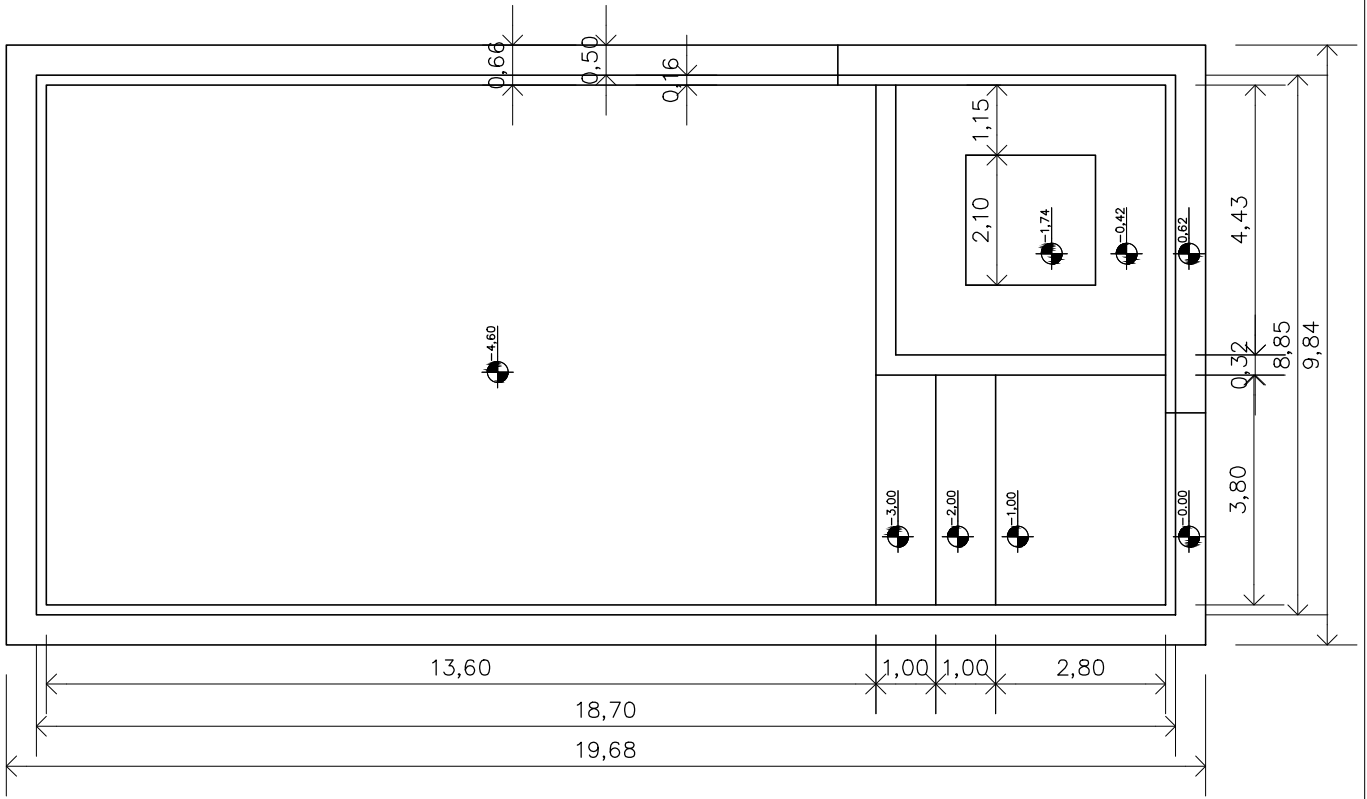

Piazza SPA 600

Gallon (rough measurements):

4065,60 gal

Weight:

315 lb