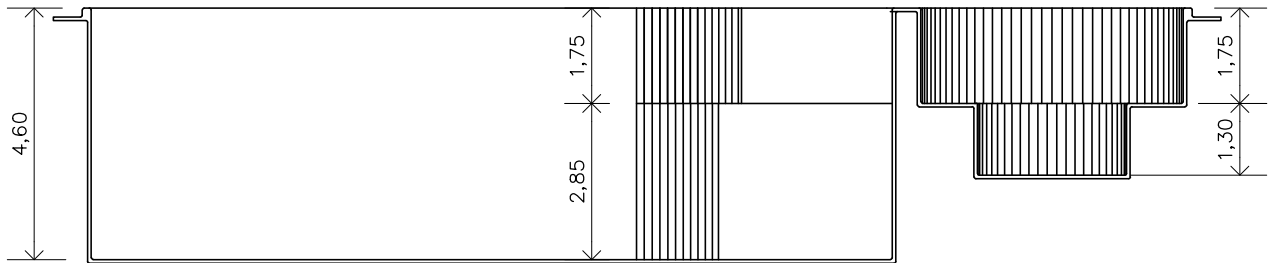

# Passione SPA 650

Gallon (rough measurements):

3738,03 gal

Weight:

617 lb