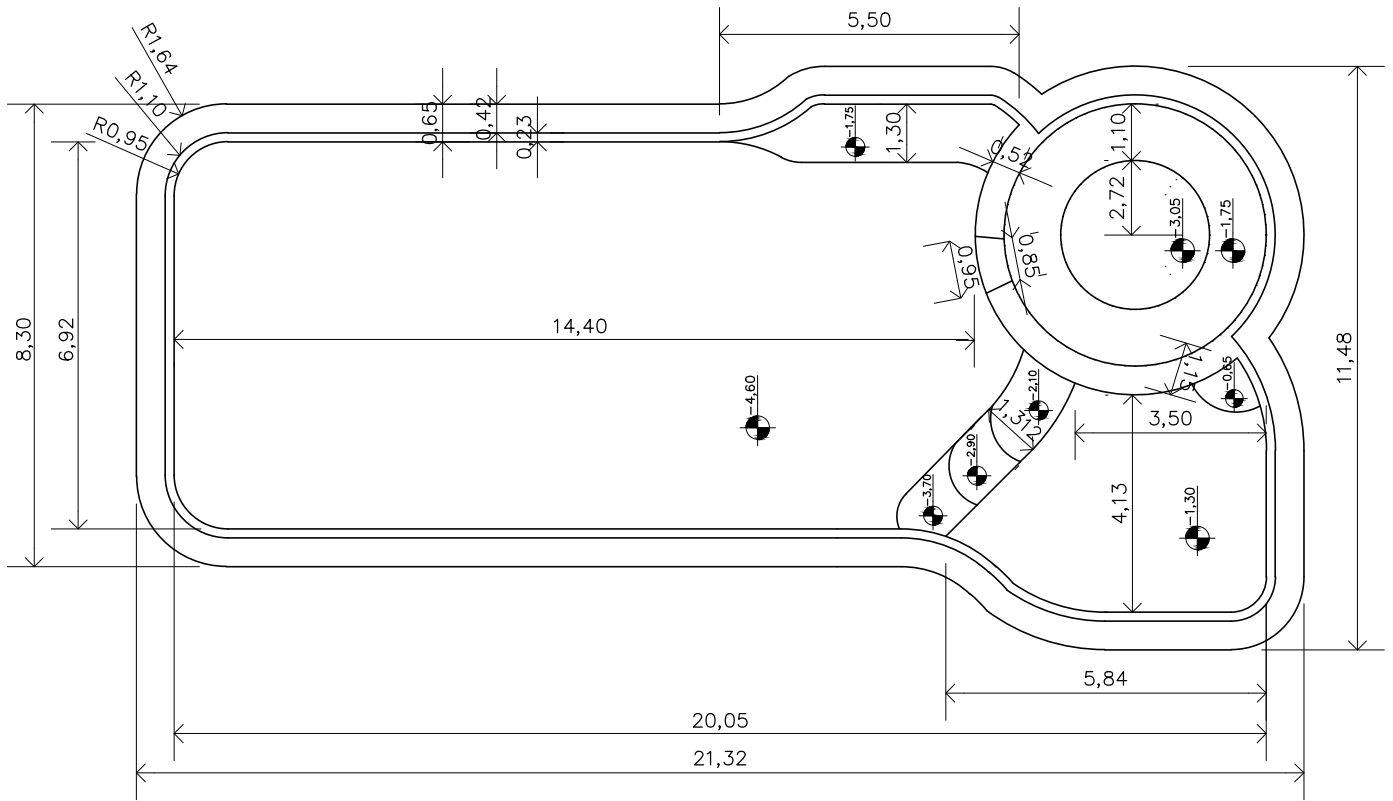

# Passione SPA 650

Gallon (rough measurements):

3738,03 gal

Weight:

617 lb