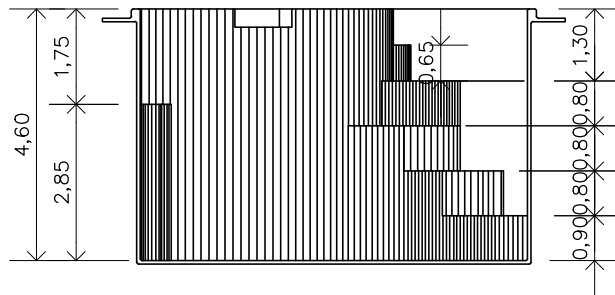

# Passione SPA 650

Gallon (rough measurements):

3738,03 gal

Weight:

617 lb