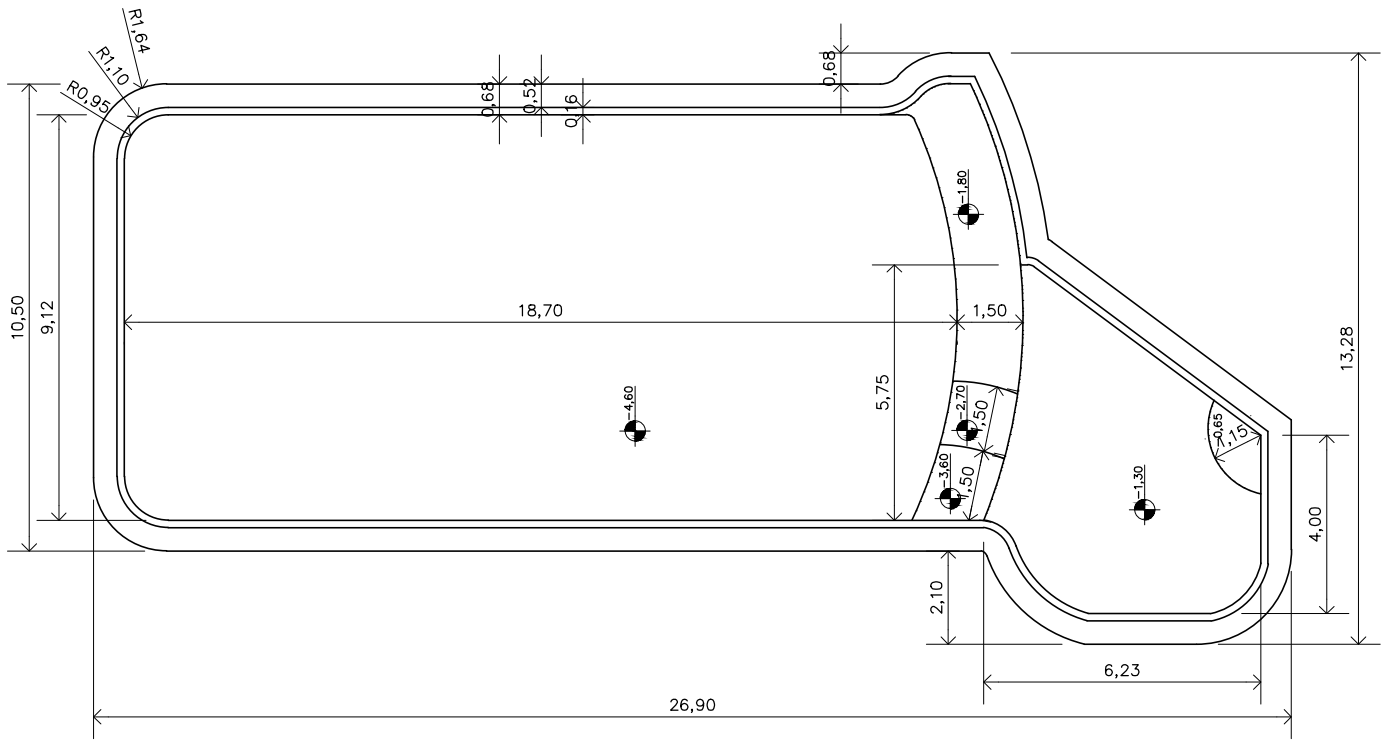

Passione Praia 820

Gallon (rough measurements):

4704,90 gal

Weight:

000 lb