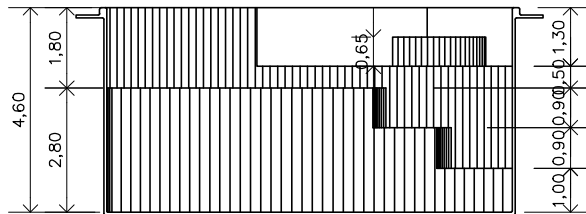

Passione Praia 820

Gallon (rough measurements):

4704,90 gal

Weight:

000 lb