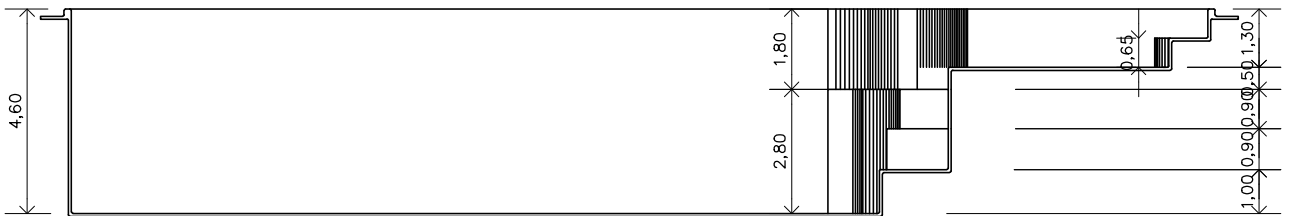

Passione Praia 820

Gallon (rough measurements):

4704,90 gal

Weight:

000 lb