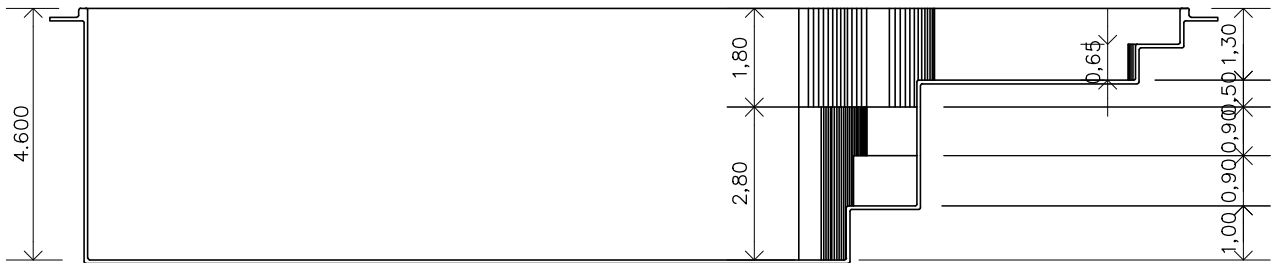

# Passione Deck 650

Gallon (rough measurements):

3362,91 gal

Weight:

000 lb