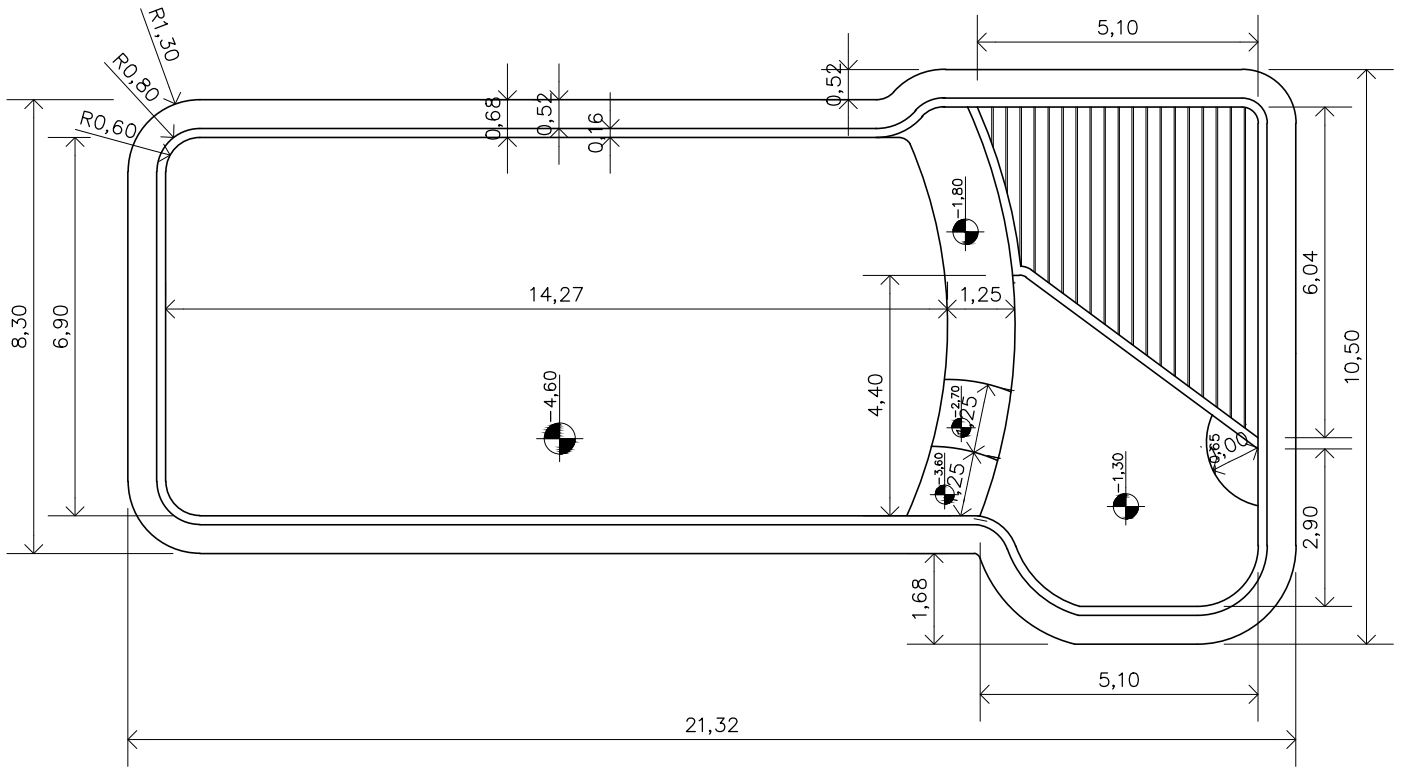

# Passione Deck 650

Gallon (rough measurements):

3362,91 gal

Weight:

000 lb