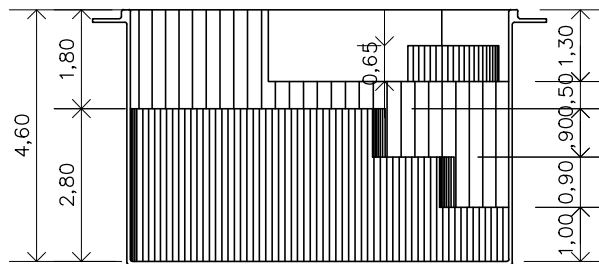

# Passione Deck 650

Gallon (rough measurements):

3362,91 gal

Weight:

000 lb