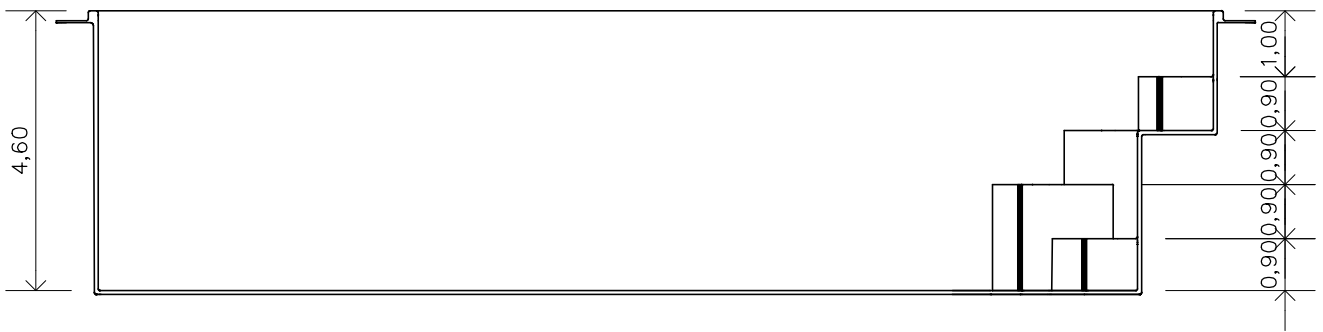

New Fiori 600

Gallon (rough measurements):

4662,63 gal

Weight:

445 lb