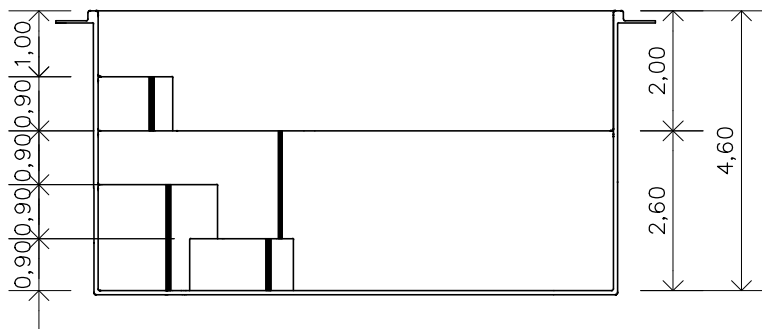

New Fiori 600

Gallon (rough measurements):

4662,63 gal

Weight:

445 lb