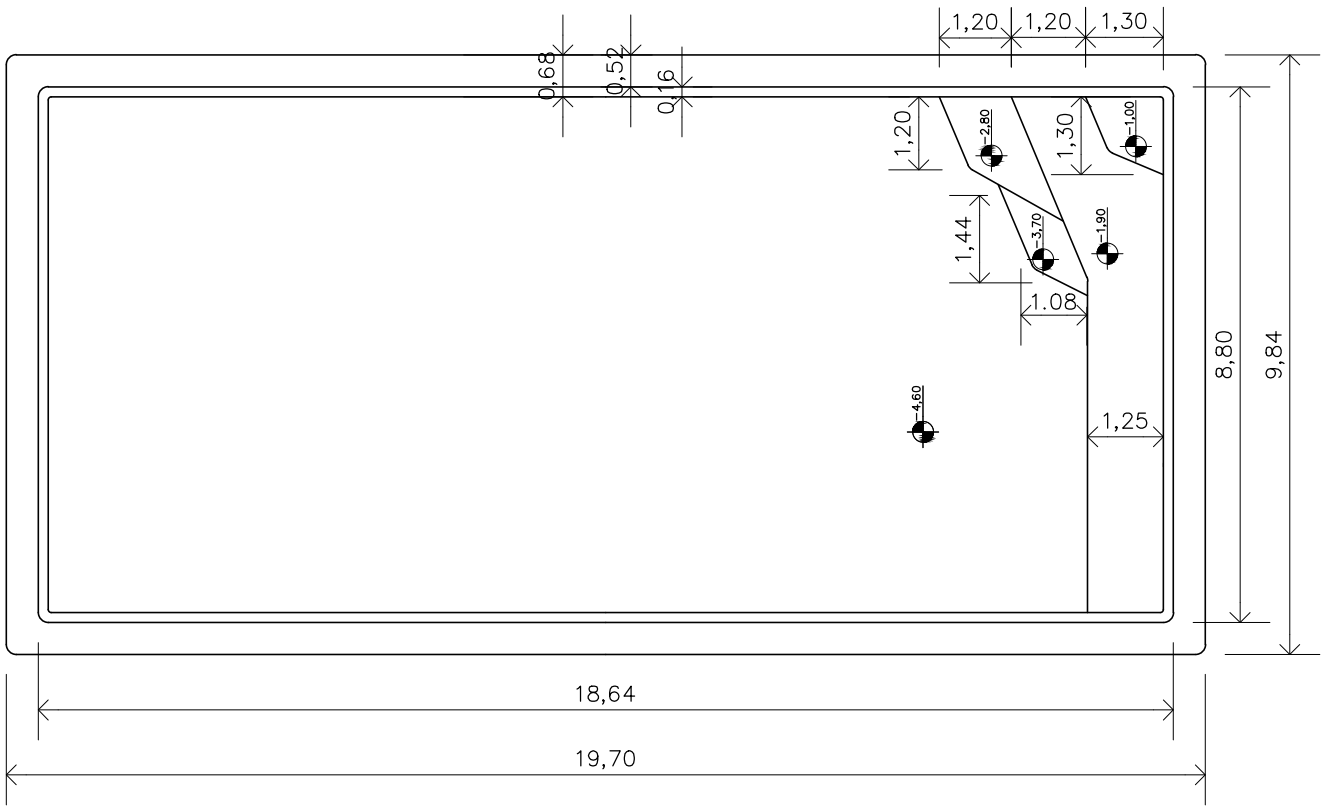

New Fiori 600

Gallon (rough measurements):

4662,63 gal

Weight:

445 lb