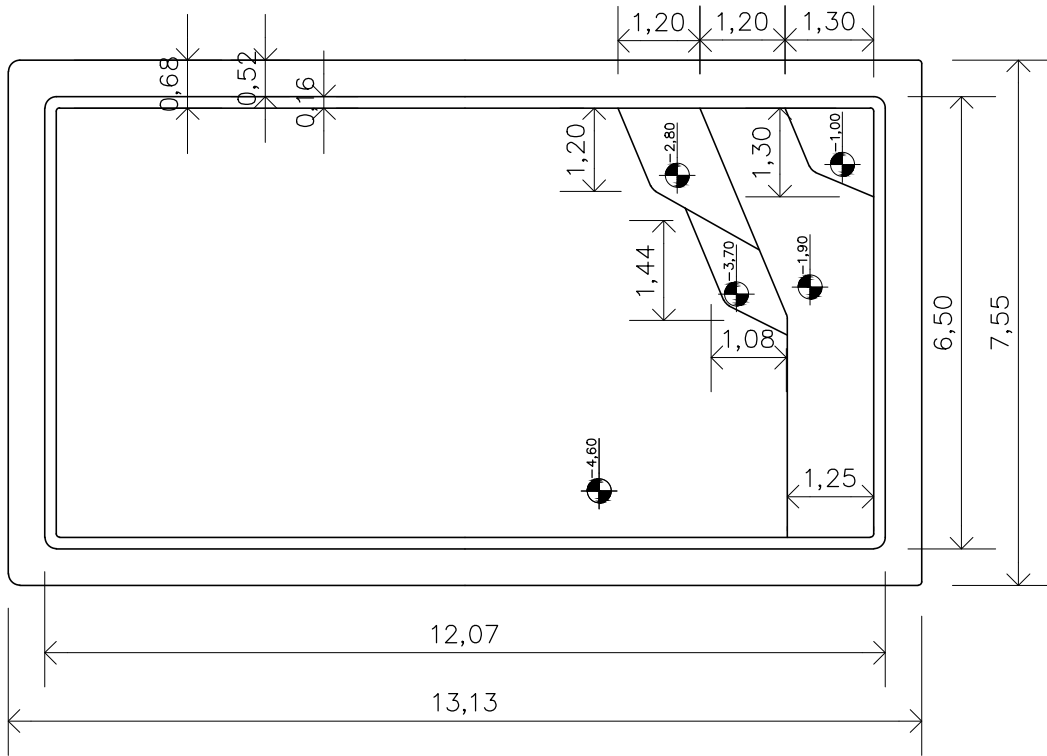

# New Fiori 400

Gallon (rough measurements):

2084,31 gal

Weight:

271 lb