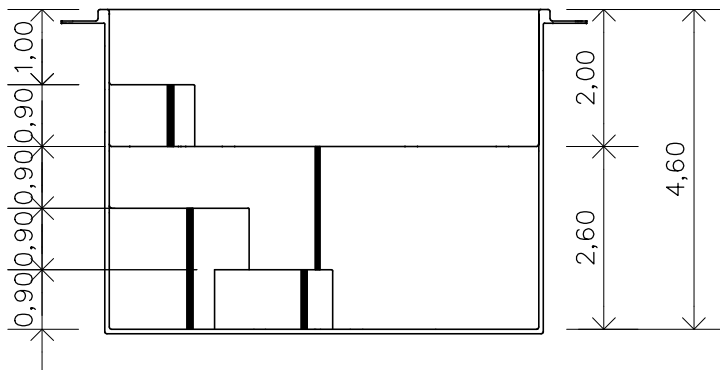

# New Fiori 400

Gallon (rough measurements):

2084,31 gal

Weight:

271 lb