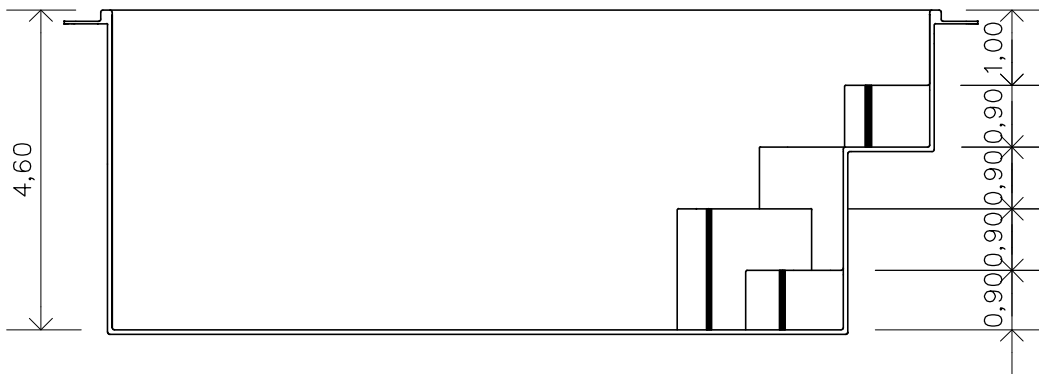

# New Fiori 400

Gallon (rough measurements):

2084,31 gal

Weight:

271 lb