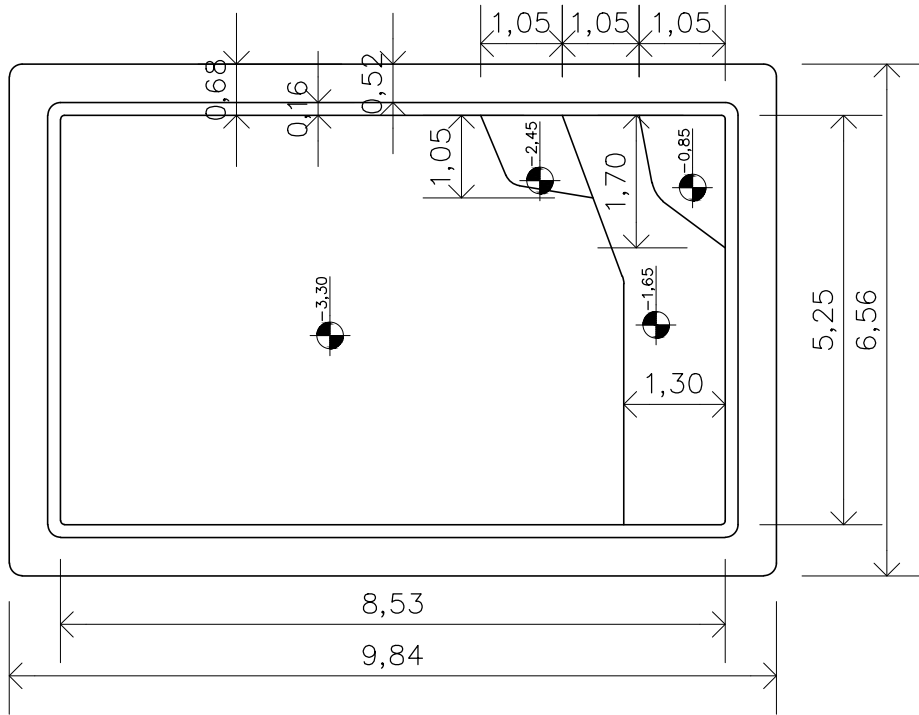

New Fiori 300

Gallon (rough measurements):

887,61 gal

Weight:

185 lb