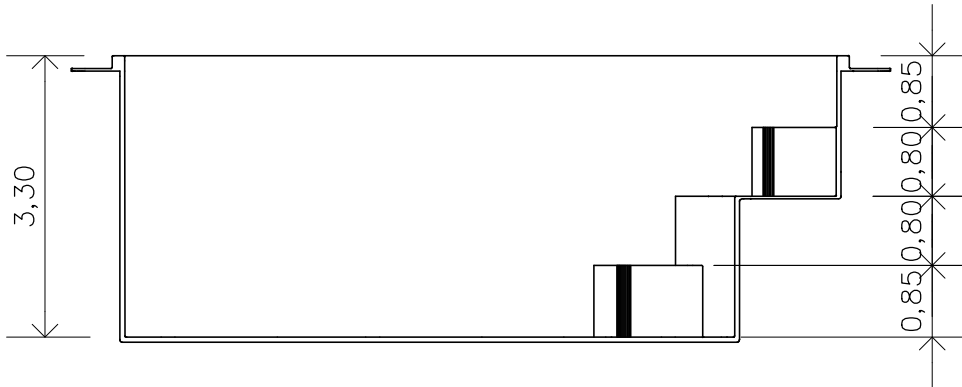

New Fiori 300

Gallon (rough measurements):

887,61 gal

Weight:

185 lb