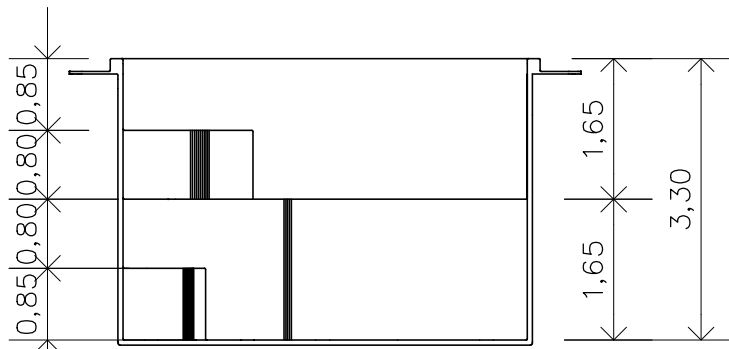

New Fiori 300

Gallon (rough measurements):

887,61 gal

Weight:

185 lb