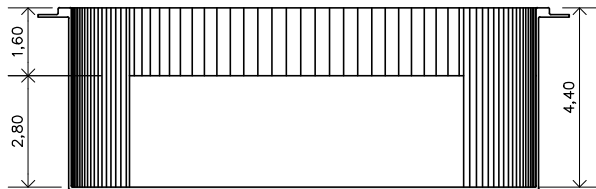

# Capri 900

Gallon (rough measurements):

6459,00 gal

Weight:

727 lb