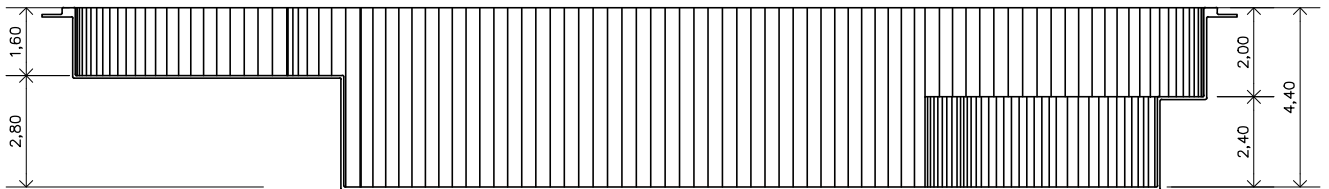

# Capri 900

Gallon (rough measurements):

6459,00 gal

Weight:

727 lb