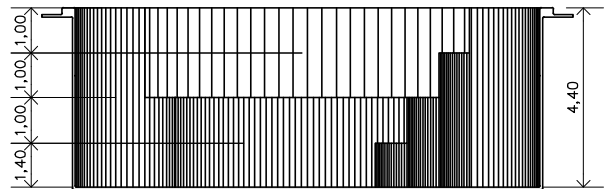

# Capri 900

Gallon (rough measurements):

6459,00 gal

Weight:

727 lb