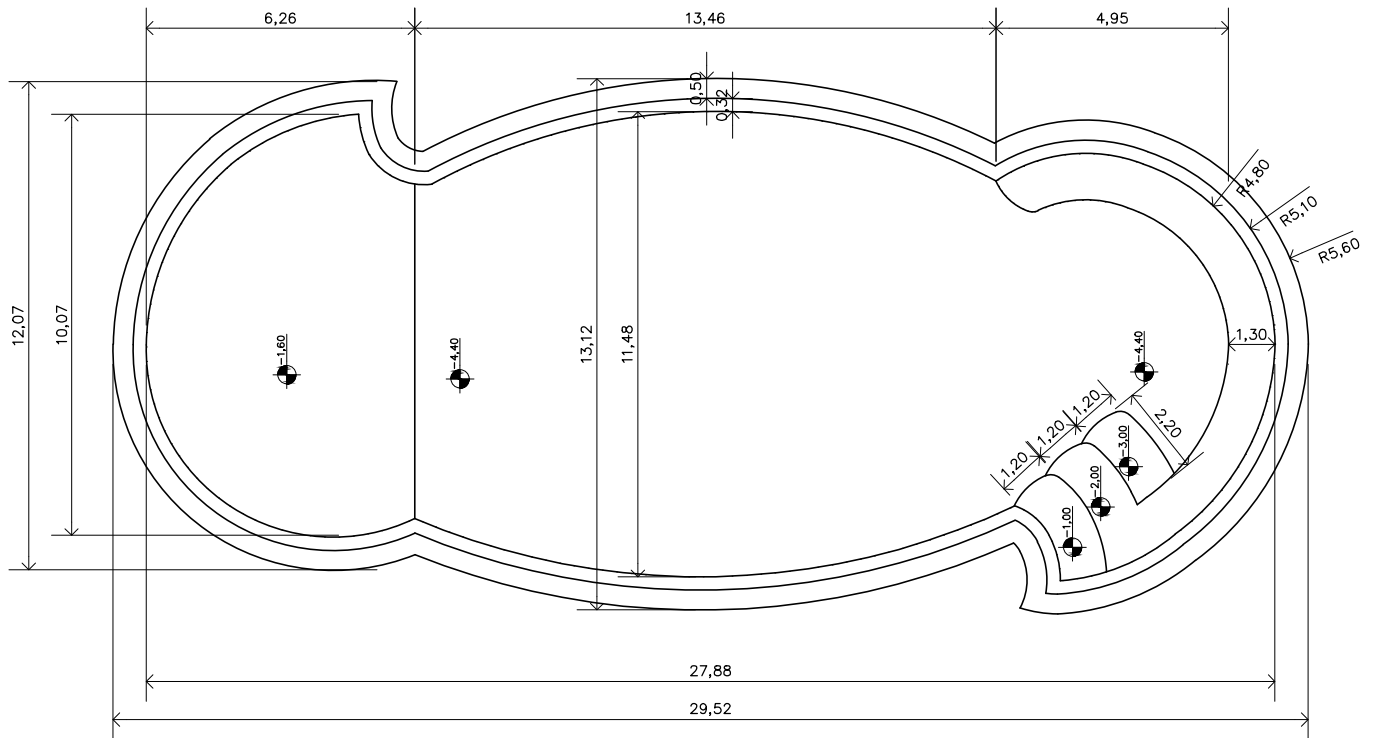

# Capri 900

Gallon (rough measurements):

6459,00 gal

Weight:

727 lb