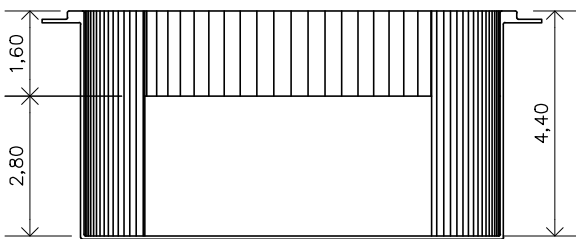

Capri 700

Gallon (rough measurements):

3476,50 gal

Weight:

491 lb