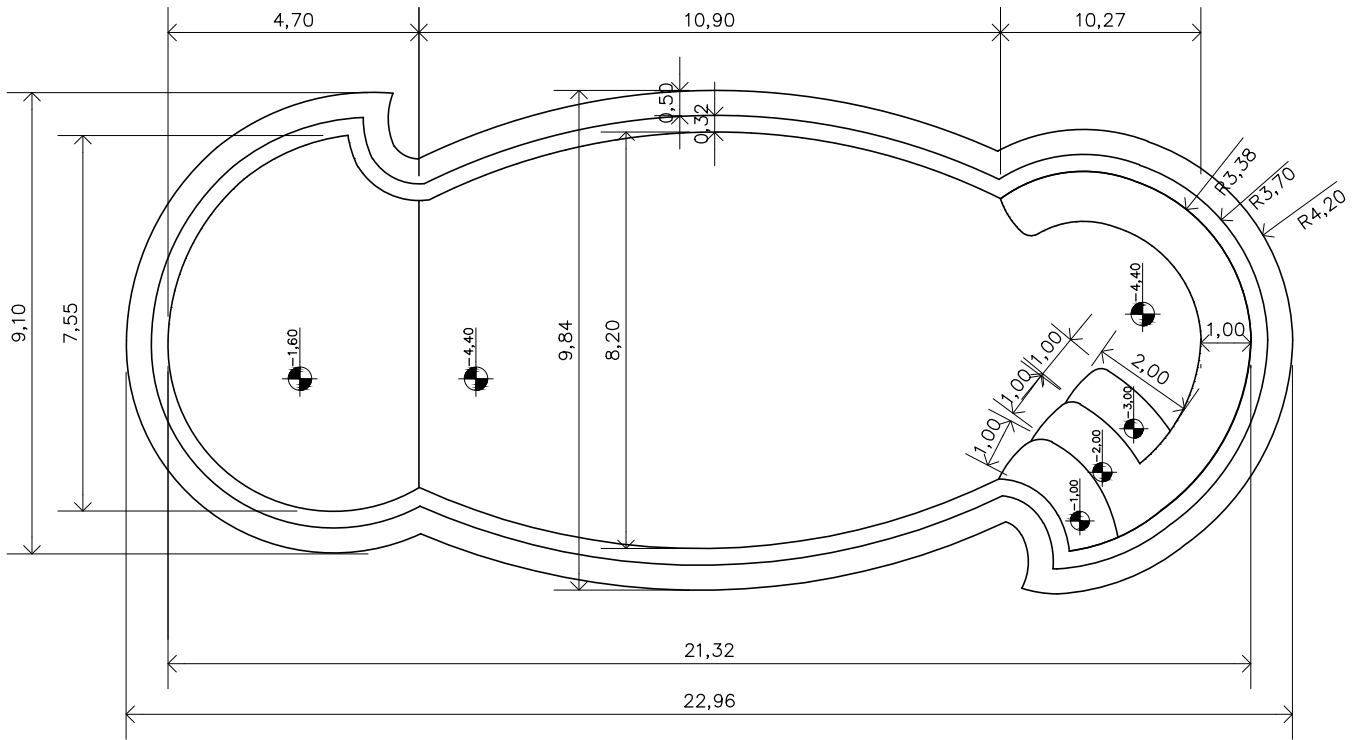

Capri 700

Gallon (rough measurements):

3476,50 gal

Weight:

491 lb