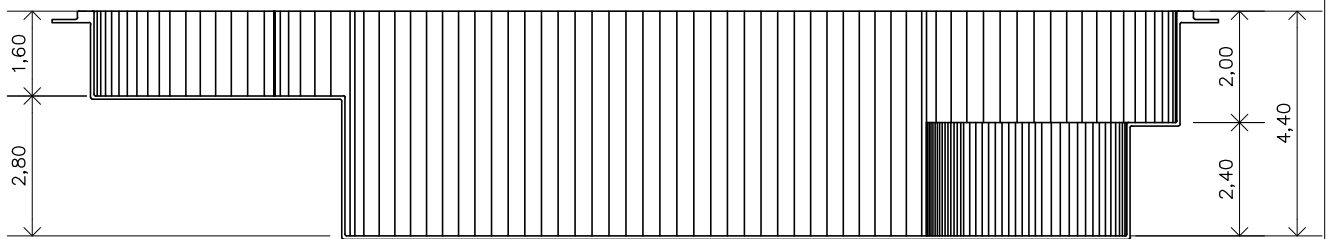

Capri 700

Gallon (rough measurements):

3476,50 gal

Weight:

491 lb