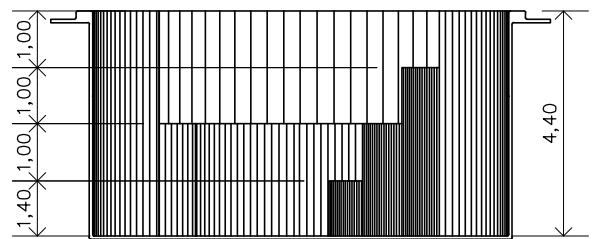

Capri 700

Gallon (rough measurements):

3476,50 gal

Weight:

491 lb