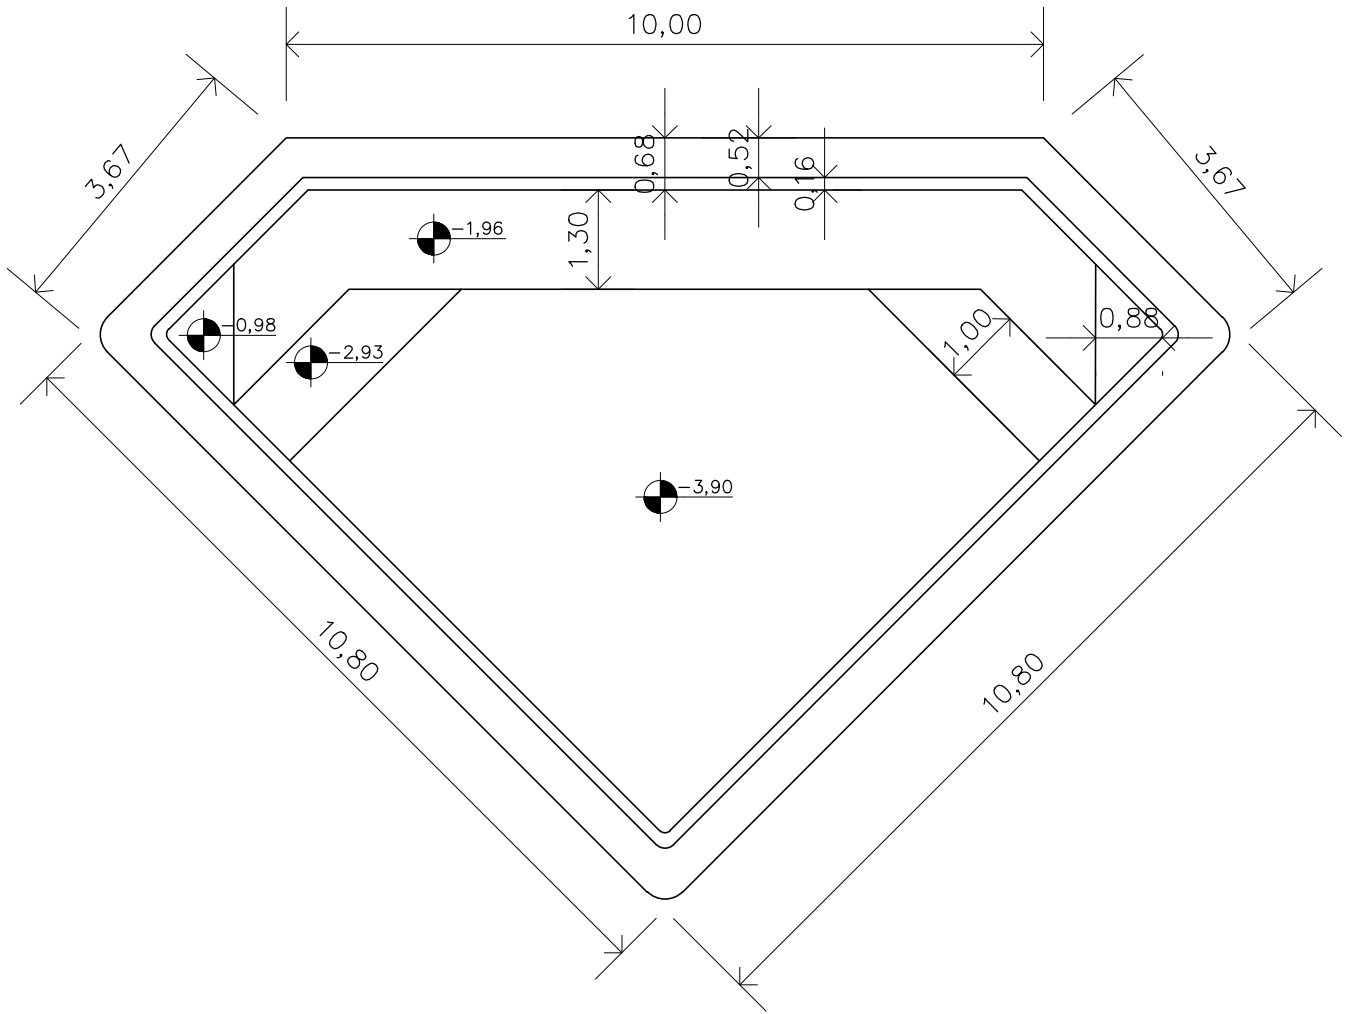

Diamond

Gallon (rough measurements):

1450,30 gal

Weight:

247 lb