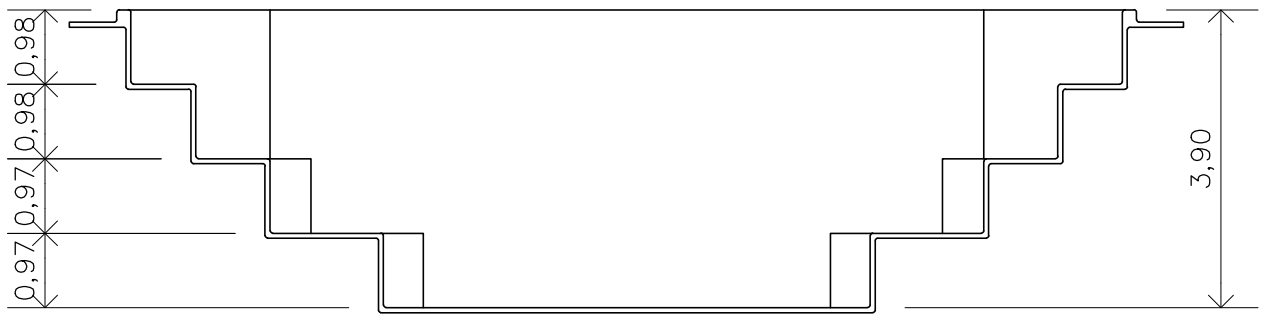

Diamond

Gallon (rough measurements):

1450,30 gal

Weight:

247 lb