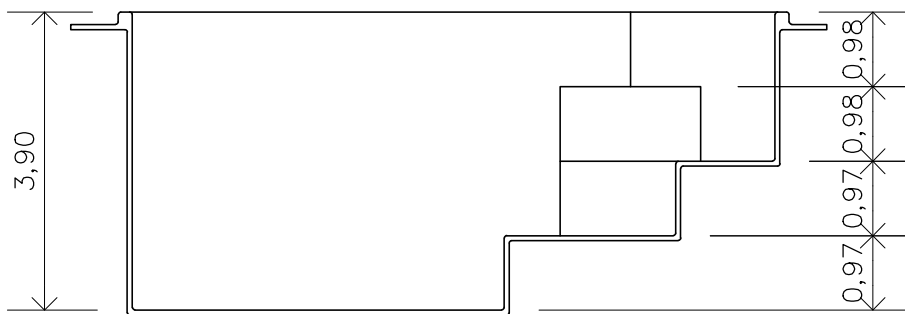

Diamond

Gallon (rough measurements):

1450,30 gal

Weight:

247 lb